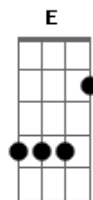

© ukulele-chords.com