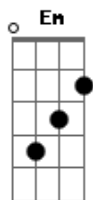

© ukulele-chords.com