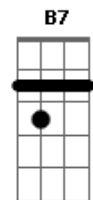

© ukulele-chords.com