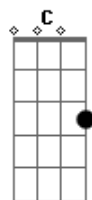

© ukulele-chords.com