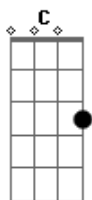

© ukulele-chords.com