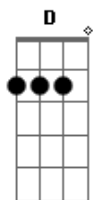

Intro: G Em G

C Em D repeat

D

(Verse: Guitar continues the intro riff... chorus is strummed chords)

G Em
Everyone has choice,

G Em C Em
When to or not to raise their voices

D
Its you that decides,

G Em
Which way you will turn,

G Em C Em
While feeling that your love's not your concern,

D
Its you that decides

Ref:

Am B7 Em E
No one around you will carry the blame for you

Am B7
No one around you,

C B7
Will love you today and throw it all away

Tomorrow when you rise
Another day for you to realize me,
Or send me down again,
As the days stand up on end,
You've got me wondering
How I lost your friendship
But I see it in your eyes

Though I'm beside you
I can't carry the blame for you,
I may decide to get out with your blessing,
Where I'll carry on guessing,

How high will you leap?
Will you make enough for you to reap it?
Only you'll arrive at your own made end,
With no one but yourself to be offended
It's you that decides

(play intro riff again. land on G):

G Em G

C Em D repeat

D G

Notes:

in the end of the intro, i like to play the D chord with my index finger on the first string, ring on second string, and middle finger on the third string. it makes it easier to play the ... thing.... that sounds cool..... i dunno what its called..... you know what i mean.

im pretty sure the B7 chord in the refrain is played in this form:

B7: x24242 (barre across 2)

ohh and i find it easier to finger pick.. but thats my preference.

Questions, comments, corrections, blah blahs:

Acordes