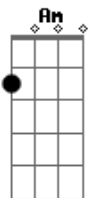

© ukulele-chords.com