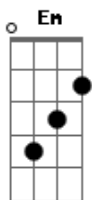

© ukulele-chords.com