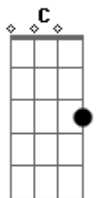

© ukulele-chords.com