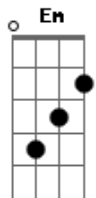

© ukulele-chords.com