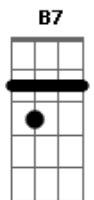

© ukulele-chords.com