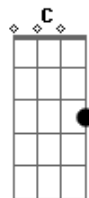

© ukulele-chords.com