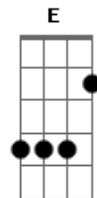

© ukulele-chords.com