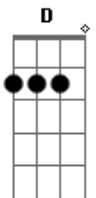

Intro: **G** **Em** **G**

C **Em** **D** repeat

D

(Verse: Guitar continues the intro riff... chorus is strummed chords)

G **Em**
Everyone has choice,

G **Em** **C** **Em**
When to or not to raise their voices

D
Its you that decides,

G **Em**
Which way you will turn,

G **Em** **C** **Em**
While feeling that your love's not your concern,

D
Its you that decides

Ref:

Am **B7** **Em** **E**
No one around you will carry the blame for you

Am **B7**
No one around you,

C **B7**
Will love you today and throw it all away

Tomorrow when you rise
Another day for you to realize me,
Or send me down again,
As the days stand up on end,
You've got me wondering
How I lost your friendship
But I see it in your eyes

Though I'm beside you
I can't carry the blame for you,
I may decide to get out with your blessing,
Where I'll carry on guessing,

How high will you leap?
Will you make enough for you to reap it?
Only you'll arrive at your own made end,
With no one but yourself to be offended
It's you that decides

(play intro riff again. land on **G**):

G **Em** **G**

C **Em** **D** repeat

D **G**

Notes:

in the end of the intro, i like to play the **D** chord with my index finger on the first string, ring on second string, and middle finger on the third string. it makes it easier to play the ... thing.... that sounds cool..... i dunno what its called..... you know what i mean.

im pretty sure the **B7** chord in the refrain is played in this form:

B7: x24242 (barre across 2)

ohh and i find it easier to finger pick.. but thats my preference.

Questions, comments, corrections, blah blahs:

Acordes

© ukulele-chords.com