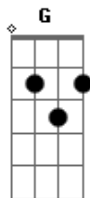

© ukulele-chords.com