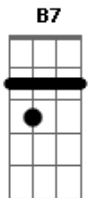

© ukulele-chords.com