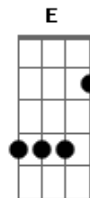

© ukulele-chords.com