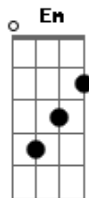

© ukulele-chords.com