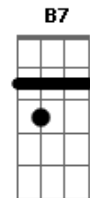

© ukulele-chords.com