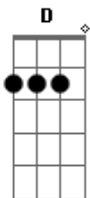

Intro: G Em G

C Em D repeat

D

(Verse: Guitar continues the intro riff... chorus is strummed chords)

G Em
Everyone has choice,

G Em C Em
When to or not to raise their voices

D
Its you that decides,

G Em
Which way you will turn,

G Em C Em
While feeling that your love's not your concern,

D
Its you that decides

Ref:

Am B7 Em E
No one around you will carry the blame for you

Am B7
No one around you,

C B7
Will love you today and throw it all away

Tomorrow when you rise
Another day for you to realize me,
Or send me down again,
As the days stand up on end,
You've got me wondering
How I lost your friendship
But I see it in your eyes

Though I'm beside you
I can't carry the blame for you,
I may decide to get out with your blessing,
Where I'll carry on guessing,

How high will you leap?
Will you make enough for you to reap it?
Only you'll arrive at your own made end,
With no one but yourself to be offended
It's you that decides

(play intro riff again. land on G):

G Em G

C Em D repeat

D G

Notes:

in the end of the intro, i like to play the D chord with my index finger on the first string, ring on second string, and middle finger on the third string. it makes it easier to play the ... thing.... that sounds cool..... i dunno what its called..... you know what i mean.

im pretty sure the B7 chord in the refrain is played in this form:

B7: x24242 (barre across 2)

ohh and i find it easier to finger pick.. but thats my preference.

Questions, comments, corrections, blah blahs:

Acordes