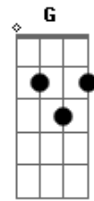

George Harrison - Nowhere To Go

Tom: E
Intro: E Gbm Am

Abm G Gbm Am E Db7
I get tired of being pushed around, trampled to the ground
Gbm F E Gbm Am
Every time somebody comes to town

I get tired of p'licemen on the prowl looking in my bowel
E
Every time somebody's getting high

Chorus:
Dbm Ab Dbm E
Nowhere to go - there's nowhere to hide myself
Dbm E Gbm Am
Nowhere I know that they don't know and I know it

Acordes

© ukulele-chords.com

© ukulele-chords.com

© ukulele-chords.com

© ukulele-chords.com