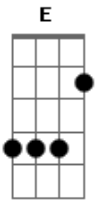

George Harrison - Nowhere To Go

Tom: E
Intro: E Gbm Am

Abm G Gbm Am E Db7
I get tired of being pushed around, trampled to the ground
Gbm F E Gbm Am
Every time somebody comes to town

I get tired of p'licemen on the prowl looking in my bowel
E
Every time somebody's getting high

Chorus:
Dbm Ab Dbm E
Nowhere to go - there's nowhere to hide myself
Dbm E Gbm Am
Nowhere I know that they don't know and I know it

Acordes

© ukulele-chords.com

© ukulele-chords.com

© ukulele-chords.com

© ukulele-chords.com