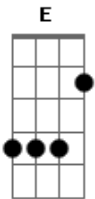

George Harrison - Nowhere To Go

Tom: E
Intro: E Gbm Am

Abm G Gbm Am E Db7
I get tired of being pushed around, trampled to the ground
Gbm F E Gbm Am
Every time somebody comes to town

I get tired of p'licemen on the prowl looking in my bowel
E
Every time somebody's getting high

Chorus:
Dbm Ab Dbm E
Nowhere to go - there's nowhere to hide myself
Dbm E Gbm Am
Nowhere I know that they don't know and I know it

Acordes

© ukulele-chords.com

© ukulele-chords.com

© ukulele-chords.com

© ukulele-chords.com