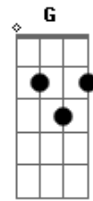

George Harrison - Nowhere To Go

Tom: E
Intro: E Gbm Am

Abm G Gbm Am E Db7
I get tired of being pushed around, trampled to the ground
Gbm F E Gbm Am
Every time somebody comes to town

I get tired of p'licemen on the prowl looking in my bowel
E
Every time somebody's getting high

Chorus:
Dbm Ab Dbm E
Nowhere to go - there's nowhere to hide myself
Dbm E Gbm Am
Nowhere I know that they don't know and I know it

Acordes

© ukulele-chords.com

© ukulele-chords.com

© ukulele-chords.com

© ukulele-chords.com