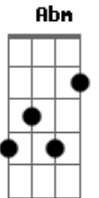

George Harrison - Nowhere To Go

Tom: A
Intro: E Gbm Am

Abm G Gbm Am E Db7
I get tired of being pushed around, trampled to the ground
Gbm F E Gbm Am
Every time somebody comes to town
Abm G Gbm Am E Db7
I get tired of p'licemen on the prowl looking in my bowel
Gbm F E Gbm Am
E
Every time somebody's getting high

Chorus:
Dbm Ab Dbm E
Nowhere to go - there's nowhere to hide myself
Dbm E Gbm Am
Nowhere I know that they don't know and I know it
Abm G Gbm Am E Db7

I get tired of being beatle jeff, Talking to the deaf
Gbm F E Gbm Am
Every times some whistle's getting blown

Chorus:
Dbm Ab Dbm E
Nowhere to go - there's nowhere to hide myself
Dbm E Gbm Am
Nowhere I know that they don't know and I know it

Abm G Gbm Am E Db7
I get tired of being beatle ted, Talking to the dead
Gbm F E Gbm Am
Every times some booby's getting blown

Chorus:
Dbm Ab Dbm E
Nowhere to go - there's nowhere to hide myself
Dbm E Gbm Am
Nowhere I know that they don't know and I know it

Acordes

© ukulele-chords.com

© ukulele-chords.com

© ukulele-chords.com

© ukulele-chords.com