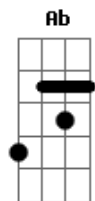

© ukulele-chords.com