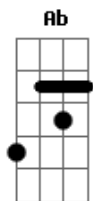

© ukulele-chords.com