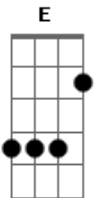

George Harrison - Nowhere To Go

Tom: A
Intro: E Gbm Am

Abm G Gbm Am E Db7
I get tired of being pushed around, trampled to the ground
Gbm F E Gbm Am
Every time somebody comes to town
Abm G Gbm Am E Db7
I get tired of p'licemen on the prowl looking in my bowel
Gbm F E Gbm Am
E
Every time somebody's getting high

Chorus:
Dbm Ab Dbm E
Nowhere to go - there's nowhere to hide myself
Dbm E Gbm Am
Nowhere I know that they don't know and I know it
Abm G Gbm Am E Db7

I get tired of being beatle jeff, Talking to the deaf
Gbm F E Gbm Am
Every times some whistle's getting blown

Chorus:
Dbm Ab Dbm E
Nowhere to go - there's nowhere to hide myself
Dbm E Gbm Am
Nowhere I know that they don't know and I know it

Abm G Gbm Am E Db7
I get tired of being beatle ted, Talking to the dead
Gbm F E Gbm Am
Every times some booby's getting blown

Chorus:
Dbm Ab Dbm E
Nowhere to go - there's nowhere to hide myself
Dbm E Gbm Am
Nowhere I know that they don't know and I know it

Acordes

© ukulele-chords.com

© ukulele-chords.com

© ukulele-chords.com

© ukulele-chords.com