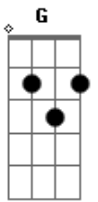

George Harrison - Life Itself

Tom: **C**
 Intro: **F**, **C7M**, **Dm**, C-Dm-C, **F**, **C7M**, **Dm**,
C, **C**, **F**, **G7sus**, **C**

You are the **C** One. You are my love.
F

You send the rain and bring the sun.
G7sus

You are the **C** One. You are my love.
F

You send the rain and bring the sun.
G7sus

You stand alone. You speak the truth.
 You are the breath of life itself oh yes You are.
 The breath of life itself oh yes You are.

Repeat and fade out: **C F G7sus**

Acordes

© ukulele-chords.com

© ukulele-chords.com

© ukulele-chords.com

© ukulele-chords.com

© ukulele-chords.com