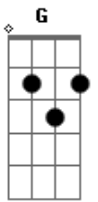

George Harrison - Life Itself

Tom: **C**
 Intro: **F**, **C7M**, **Dm**, C-Dm-C, **F**, **C7M**, **Dm**,
 C, C, **F**, G7sus, **C**

You are the **C** One. You are my love.
F

You send the rain and bring the sun.
 G7sus

You are the **C** One. You are my love.
F

You send the rain and bring the sun.
 G7sus

You stand alone. You speak the truth.
 You are the breath of life itself oh yes You are.
 The breath of life itself oh yes You are.

Repeat and fade out: **C F G7sus**

Acordes

© ukulele-chords.com

© ukulele-chords.com

© ukulele-chords.com

© ukulele-chords.com

© ukulele-chords.com