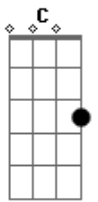

George Harrison - Life Itself

Tom: **C**
 Intro: **F**, **C7M**, **Dm**, C-Dm-C, **F**, **C7M**, **Dm**,
 C, C, **F**, G7sus, **C**

You are the **C** One. You are my love.
F

You send the rain and bring the sun.
 G7sus

You are the **C** One. You are my love.
F

You send the rain and bring the sun.
 G7sus

You stand alone. You speak the truth.
 You are the breath of life itself oh yes You are.
 The breath of life itself oh yes You are.

Repeat and fade out: **C F G7sus**

Acordes

© ukulele-chords.com

© ukulele-chords.com

© ukulele-chords.com

© ukulele-chords.com

© ukulele-chords.com