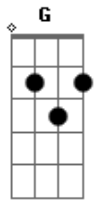

© ukulele-chords.com