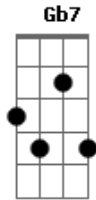

© ukulele-chords.com