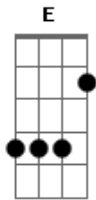

© ukulele-chords.com