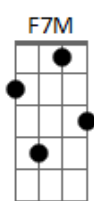

© ukulele-chords.com