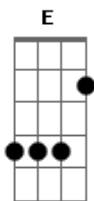

© ukulele-chords.com