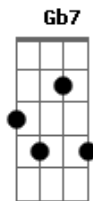

© ukulele-chords.com