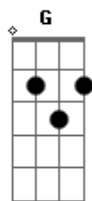

George Harrison - Let It Down

Tom: G
Intro: E E7 Gb7 F7M E7
E E7 Gb7 F7M E7
E7M A7M E7M A7M

Verso:

Emaj9 C2 Emaj9
Though you sit in another chair, I can feel you here
Emaj9 C2 Emaj9
Looking like I don't care, but I do, I do
A C(add9) Gb7
Hiding it all behind anything I see
F7M E7
Should someone be looking at me

Interlúdio: E7M A7M E7M A7M

Verso:

Emaj9 C2 Emaj9
While I occupy my mind, I can feel you here
Emaj9 C2 Emaj9
Love to us is so well timed, and I do, I do
A C(add9) Gb7
Wasting away these moments so heavenly
F7M E7
Should someone be looking at me

Refrão:

E E7
Let it down, let it all down
Gb7 F7M E7
Let your hair hang all around me
E E7

Let it down, let it all down
Gb7 F7M E7
Let your love flow and astound me

Interlúdio: E7M A7M E7M A7M

Verso:

Emaj9 C2 Emaj9
While you look so sweetly and divine, I can feel you here
Emaj9 C2 Emaj9
I see your eyes are busy kissing mine, and I do, I do
A C(add9) Gb7
Wondering what it is they're expecting to see
F7M E7
Should someone be looking at me

Refrão:

E E7
Let it down, let it all down
Gb7 F7M E7
Let your hair hang all around me
E E7
Let it down, let it all down
Gb7 F7M E7
Let your love flow and astound me

Refrão:

E E7 Gb7 F7M E7
Let it down, let it down, ooh ooh ooh
E E7 Gb7 F7M E7
Let it down, let it down, ooh ooh ooh
E E7 Gb7 F7M E7
Let it down, let it down, ooh ooh ooh

Acordes

© ukulele-chords.com

© ukulele-chords.com

© ukulele-chords.com

© ukulele-chords.com

© ukulele-chords.com

© ukulele-chords.com

© ukulele-chords.com

© ukulele-chords.com