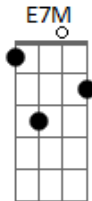

© ukulele-chords.com