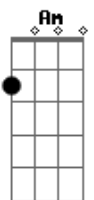

© ukulele-chords.com