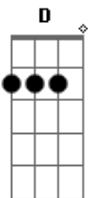

© ukulele-chords.com