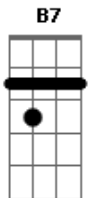

George Harrison - Let it be me

Tom: G

Tono: G
Intro: Tab

Intro: G D B7 Em D

G D
I bless the day I found you
Em Bm
I want to stay around you
C G
And so I beg you
C G
Let it be me.

G D
Don't take this heaven from one
Em Bm
If you must cling to someone
C G
Now and forever
C G
Let it be me

(chorus)
C Bm
each time we meet love
C Bm
I find complete love
Am G
Without your sweet love
C B7
What would life be?

G D
So never leave me lonely
Em Bm
Tell me you love me only
C G
And that you'll always
C G
Let it be me...
C G
And that you'll always
C D G
Let it be me...

Final: G D B7 Em D G

Acordes

© ukulele-chords.com

© ukulele-chords.com

© ukulele-chords.com

© ukulele-chords.com

© ukulele-chords.com

© ukulele-chords.com