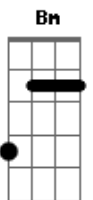

© ukulele-chords.com