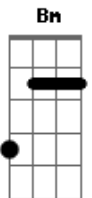

George Harrison - Let it be me

Tom: G

Tono: G
Intro: Tab

Intro: G D B7 Em D

G D
I bless the day I found you
Em Bm
I want to stay around you
C G
And so I beg you
C G
Let it be me.

G D
Don't take this heaven from one
Em Bm
If you must cling to someone
C G
Now and forever
C G
Let it be me

(chorus)
C Bm
each time we meet love
C Bm
I find complete love
Am G
Without your sweet love
C B7

What would life be?

G D
So never leave me lonely
Em Bm
Tell me you love me only
C G
And that you'll always
C G
Let it be me

(chorus)
C Bm
each time we meet love
C Bm
I find complete love
Am G
Without your sweet love
C B7
What would life be?

G D
So never leave me lonely
Em Bm
Tell me you love me only
C G
And that you'll always
C G
Let it be me...
C G
And that you'll always
C D G
Let it be me...

Final: G D B7 Em D G

Acordes

© ukulele-chords.com

© ukulele-chords.com

© ukulele-chords.com

© ukulele-chords.com

© ukulele-chords.com

© ukulele-chords.com