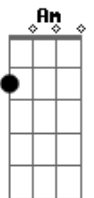

© ukulele-chords.com