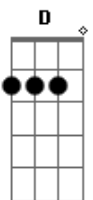

© ukulele-chords.com