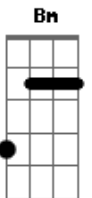

George Harrison - Let it be me

Tom: G

Tono: G
Intro: Tab

Intro: G D B7 Em D

G D
I bless the day I found you
Em Bm
I want to stay around you
C G
And so I beg you
C G
Let it be me.

G D
Don't take this heaven from one
Em Bm
If you must cling to someone
C G
Now and forever
C G
Let it be me

(chorus)
C Bm
each time we meet love
C Bm
I find complete love
Am G
Without your sweet love
C B7

What would life be?

G D
So never leave me lonely
Em Bm
Tell me you love me only
C G
And that you'll always
C G
Let it be me

(chorus)
C Bm
each time we meet love
C Bm
I find complete love
Am G
Without your sweet love
C B7
What would life be?

G D
So never leave me lonely
Em Bm
Tell me you love me only
C G
And that you'll always
C G
Let it be me...
C G
And that you'll always
C D G
Let it be me...

Final: G D B7 Em D G

Acordes

© ukulele-chords.com

© ukulele-chords.com

© ukulele-chords.com

© ukulele-chords.com

© ukulele-chords.com

© ukulele-chords.com