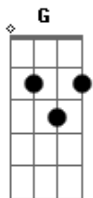

George Harrison - Let it be me

Tom: G

Tono: G
Intro: Tab

Intro: G D B7 Em D

G D
I bless the day I found you
Em Bm
I want to stay around you
C G
And so I beg you
C G
Let it be me.

G D
Don't take this heaven from one
Em Bm
If you must cling to someone
C G
Now and forever
C G
Let it be me

(chorus)
C Bm
each time we meet love
C Bm
I find complete love
Am G
Without your sweet love
C B7

What would life be?

G D
So never leave me lonely
Em Bm
Tell me you love me only
C G
And that you'll always
C G
Let it be me

(chorus)
C Bm
each time we meet love
C Bm
I find complete love
Am G
Without your sweet love
C B7
What would life be?

G D
So never leave me lonely
Em Bm
Tell me you love me only
C G
And that you'll always
C G
Let it be me...
C G
And that you'll always
C D G
Let it be me...

Final: G D B7 Em D G

Acordes

© ukulele-chords.com