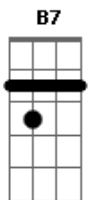

© ukulele-chords.com