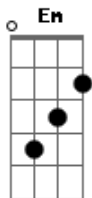

George Harrison - Let it be me

Tom: G

Tono: G
Intro: Tab

Intro: G D B7 Em D

G D
I bless the day I found you
Em Bm
I want to stay around you
C G
And so I beg you
C G
Let it be me.

G D
Don't take this heaven from one
Em Bm
If you must cling to someone
C G
Now and forever
C G
Let it be me

(chorus)
C Bm
each time we meet love
C Bm
I find complete love
Am G
Without your sweet love
C B7

What would life be?

G D
So never leave me lonely
Em Bm
Tell me you love me only
C G
And that you'll always
C G
Let it be me

(chorus)
C Bm
each time we meet love
C Bm
I find complete love
Am G
Without your sweet love
C B7
What would life be?

G D
So never leave me lonely
Em Bm
Tell me you love me only
C G
And that you'll always
C G
Let it be me...
C G
And that you'll always
C D G
Let it be me...

Final: G D B7 Em D G

Acordes

© ukulele-chords.com

© ukulele-chords.com

© ukulele-chords.com

© ukulele-chords.com

© ukulele-chords.com

© ukulele-chords.com