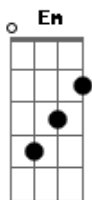

© ukulele-chords.com