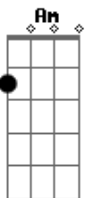

© ukulele-chords.com