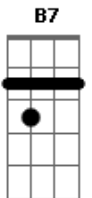

George Harrison - Let it be me

Tom: G

Tono: G
Intro: Tab

Intro: G D B7 Em D

G D
I bless the day I found you
Em Bm
I want to stay around you
C G
And so I beg you
C G
Let it be me.

G D
Don't take this heaven from one
Em Bm
If you must cling to someone
C G
Now and forever
C G
Let it be me

(chorus)
C Bm
each time we meet love
C Bm
I find complete love
Am G
Without your sweet love
C B7

What would life be?

G D
So never leave me lonely
Em Bm
Tell me you love me only
C G
And that you'll always
C G
Let it be me

(chorus)
C Bm
each time we meet love
C Bm
I find complete love
Am G
Without your sweet love
C B7
What would life be?

G D
So never leave me lonely
Em Bm
Tell me you love me only
C G
And that you'll always
C G
Let it be me...
C G
And that you'll always
C D G
Let it be me...

Final: G D B7 Em D G

Acordes

© ukulele-chords.com

© ukulele-chords.com

© ukulele-chords.com

© ukulele-chords.com

© ukulele-chords.com

© ukulele-chords.com