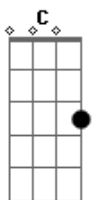

© ukulele-chords.com