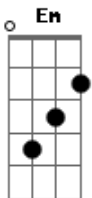

George Harrison - Let it be me

Tom: G

Tono: G
Intro: Tab

Intro: G D B7 Em D

G D
I bless the day I found you
Em Bm
I want to stay around you
C G
And so I beg you
C G
Let it be me.

G D
Don't take this heaven from one
Em Bm
If you must cling to someone
C G
Now and forever
C G
Let it be me

(chorus)
C Bm
each time we meet love
C Bm
I find complete love
Am G
Without your sweet love
C B7

What would life be?

G D
So never leave me lonely
Em Bm
Tell me you love me only
C G
And that you'll always
C G
Let it be me

(chorus)
C Bm
each time we meet love
C Bm
I find complete love
Am G
Without your sweet love
C B7
What would life be?

G D
So never leave me lonely
Em Bm
Tell me you love me only
C G
And that you'll always
C G
Let it be me...
C G
And that you'll always
C D G
Let it be me...

Final: G D B7 Em D G

Acordes

© ukulele-chords.com

© ukulele-chords.com

© ukulele-chords.com

© ukulele-chords.com

© ukulele-chords.com

© ukulele-chords.com