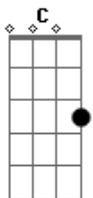

George Harrison - Let it be me

Tom: G

Tono: G
Intro: Tab

Intro: G D B7 Em D

G D
I bless the day I found you
Em Bm
I want to stay around you
C G
And so I beg you
C G
Let it be me.

G D
Don't take this heaven from one
Em Bm
If you must cling to someone
C G
Now and forever
C G
Let it be me

(chorus)
C Bm
each time we meet love
C Bm
I find complete love
Am G
Without your sweet love
C B7

What would life be?

G D
So never leave me lonely
Em Bm
Tell me you love me only
C G
And that you'll always
C G
Let it be me

(chorus)
C Bm
each time we meet love
C Bm
I find complete love
Am G
Without your sweet love
C B7
What would life be?

G D
So never leave me lonely
Em Bm
Tell me you love me only
C G
And that you'll always
C G
Let it be me...
C G
And that you'll always
C D G
Let it be me...

Final: G D B7 Em D G

Acordes

© ukulele-chords.com

© ukulele-chords.com

© ukulele-chords.com

© ukulele-chords.com

© ukulele-chords.com

© ukulele-chords.com