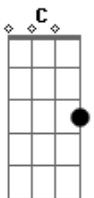

George Harrison - Let it be me

Tom: G

Tono: G
Intro: Tab

Intro: G D B7 Em D

G D
I bless the day I found you
Em Bm
I want to stay around you
C G
And so I beg you
C G
Let it be me.

G D
Don't take this heaven from one
Em Bm
If you must cling to someone
C G
Now and forever
C G
Let it be me

(chorus)
C Bm
each time we meet love
C Bm
I find complete love
Am G
Without your sweet love
C B7

What would life be?

G D
So never leave me lonely
Em Bm
Tell me you love me only
C G
And that you'll always
C G
Let it be me

(chorus)
C Bm
each time we meet love
C Bm
I find complete love
Am G
Without your sweet love
C B7
What would life be?

G D
So never leave me lonely
Em Bm
Tell me you love me only
C G
And that you'll always
C G
Let it be me...
C G
And that you'll always
C D G
Let it be me...

Final: G D B7 Em D G

Acordes

© ukulele-chords.com

© ukulele-chords.com

© ukulele-chords.com

© ukulele-chords.com

© ukulele-chords.com

© ukulele-chords.com