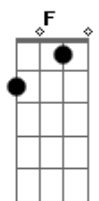

George Harrison - Ill See You In My Dreams

Tom: F

Intro: [F] [F] [F [F] (4 times)

[F]Tho' the [F]days are [F]long [F]
[D]Twilight [D]sings a [D]song [D]
[G]Of the happi[Bbm]ness that [C]used to [F]be [F] [F] [F]
[Am]Soon my [E]eyes will close
Soon I'll [Am]find repose
[C]And in [C#dim]dreams you're [Dm]always [G]near to [C]me [C]
[C

I'll [Bb]see you [Bb]in [Bb]my [Bbm]dreams
[F]Hold you [E]in [E7-2]my [F]dreams
[D]Someone [D]took [D]you out of my arms

[G]Still I feel the [C]thrill of [C]your [C]charms

[Bb]Lips that [Bb]once [Bb]were [Bbm]mine
[F]Tender [E]eyes [E7-2]that [F]shine
[Cm]They [D]will [D]light my [A]way to [Dm]night [F]
I'll [Bb]see you [Bbm]in [C]my [F]dreams

[Bb]Lips that [Bb]once [Bbm]were [Bbm]mine
[F]Tender [E]eyes [E7-2]that [F]shine
[Cm]They [D]will [D]light my [A]way to [Dm]night [F]
I'll [Bb]see you [Bbm]in [C]my [F]dreams

[Cm]They [D]will [D]light my [A] lonely way to [Dm]night [F]
I'll [Bb]see you [Bbm]in [C]my [F]dreams [F] [F] [F]

[F] [F] [F [F] | [F]

Acordes

© ukulele-chords.com