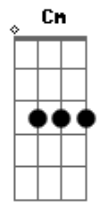

© ukulele-chords.com