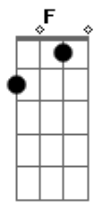

George Harrison - Ill See You In My Dreams

Tom: F

Intro: [F] [F] [F [F] (4 times)

[F]Tho' the [F]days are [F]long [F]
[D]Twilight [D]sings a [D]song [D]
[G]Of the happi[Bbm]ness that [C]used to [F]be [F] [F] [F]
[Am]Soon my [E]eyes will close
Soon I'll [Am]find repose
[C]And in [C#dim]dreams you're [Dm]always [G]near to [C]me [C]
[C

I'll [Bb]see you [Bb]in [Bb]my [Bbm]dreams
[F]Hold you [E]in [E7-2]my [F]dreams
[D]Someone [D]took [D]you out of my arms

[G]Still I feel the [C]thrill of [C]your [C]charms

[Bb]Lips that [Bb]once [Bb]were [Bbm]mine
[F]Tender [E]eyes [E7-2]that [F]shine
[Cm]They [D]will [D]light my [A]way to [Dm]night [F]
I'll [Bb]see you [Bbm]in [C]my [F]dreams

[Bb]Lips that [Bb]once [Bbm7]were [Bbm]mine
[F]Tender [E]eyes [E7-2]that [F]shine
[Cm]They [D]will [D]light my [A]way to [Dm]night [F]
I'll [Bb]see you [Bbm]in [C]my [F]dreams

[Cm]They [D]will [D]light my [A] lonely way to [Dm]night [F]
I'll [Bb]see you [Bbm]in [C]my [F]dreams [F] [F] [F]

[F] [F] [F [F] | [F]

Acordes

© ukulele-chords.com