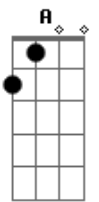

© ukulele-chords.com