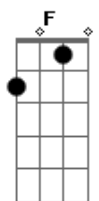

George Harrison - Ill See You In My Dreams

Tom: F

Intro: [F] [F] [F [F] (4 times)

[F]Tho' the [F]days are [F]long [F]
[D]Twilight [D]sings a [D]song [D]
[G]Of the happi[Bbm]ness that [C]used to [F]be [F] [F] [F]
[Am]Soon my [E]eyes will close
Soon I'll [Am]find repose
[C]And in [C#dim]dreams you're [Dm]always [G]near to [C]me [C]
[C

I'll [Bb]see you [Bb]in [Bb]my [Bbm]dreams
[F]Hold you [E]in [E7-2]my [F]dreams
[D]Someone [D]took [D]you out of my arms

[G]Still I feel the [C]thrill of [C]your [C]charms

[Bb]Lips that [Bb]once [Bb]were [Bbm]mine
[F]Tender [E]eyes [E7-2]that [F]shine
[Cm]They [D]will [D]light my [A]way to [Dm]night [F]
I'll [Bb]see you [Bbm]in [C]my [F]dreams

[Bb]Lips that [Bb]once [Bbm7]were [Bbm]mine
[F]Tender [E]eyes [E7-2]that [F]shine
[Cm]They [D]will [D]light my [A]way to [Dm]night [F]
I'll [Bb]see you [Bbm]in [C]my [F]dreams

[Cm]They [D]will [D]light my [A] lonely way to [Dm]night [F]
I'll [Bb]see you [Bbm]in [C]my [F]dreams [F] [F] [F]

[F] [F] [F [F] | [F]

Acordes

© ukulele-chords.com