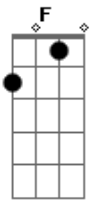

George Harrison - Ill See You In My Dreams

Tom: F

Intro: [F] [F] [F [F] (4 times)

[F]Tho' the [F]days are [F]long [F]
[D]Twilight [D]sings a [D]song [D]
[G]Of the happi[Bbm]ness that [C]used to [F]be [F] [F] [F]
[Am]Soon my [E]eyes will close
Soon I'll [Am]find repose
[C]And in [C#dim]dreams you're [Dm]always [G]near to [C]me [C]
[C

I'll [Bb]see you [Bb]in [Bb]my [Bbm]dreams
[F]Hold you [E]in [E7-2]my [F]dreams
[D]Someone [D]took [D]you out of my arms

[G]Still I feel the [C]thrill of [C]your [C]charms

[Bb]Lips that [Bb]once [Bb]were [Bbm]mine
[F]Tender [E]eyes [E7-2]that [F]shine
[Cm]They [D]will [D]light my [A]way to [Dm]night [F]
I'll [Bb]see you [Bbm]in [C]my [F]dreams

[Bb]Lips that [Bb]once [Bbm]were [Bbm]mine
[F]Tender [E]eyes [E7-2]that [F]shine
[Cm]They [D]will [D]light my [A]way to [Dm]night [F]
I'll [Bb]see you [Bbm]in [C]my [F]dreams

[Cm]They [D]will [D]light my [A] lonely way to [Dm]night [F]
I'll [Bb]see you [Bbm]in [C]my [F]dreams [F] [F] [F]

[F] [F] [F [F] | [F]

Acordes

© ukulele-chords.com