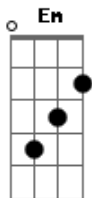

© ukulele-chords.com

© ukulele-chords.com