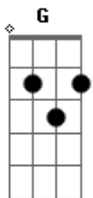

© ukulele-chords.com

© ukulele-chords.com