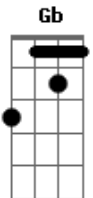

© ukulele-chords.com

© ukulele-chords.com