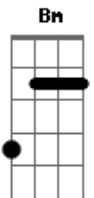

George Harrison - If I Needed Someone

tom:

Intro: A A A A
A A A A
A A A A
A A A A

A A A A A A
If I needed someone to love
A A A A A A A G
You're the one that I'd be thinking of
Em A
If I needed someone

A A A A A A A
If I had some more time to spend
A A A A A A A G
Then I guess I'd be with you, my friend
Em A
If I needed someone

A A A A A A A
Carve your number on my wall and
A A A A A A A G
Maybe you will get a call from me
Em A
If I needed someone

(A A A A)
(A A A A)
(A A A A)
(A G Em A)
(A A A A)
(A A A A)
(A A A A)
(G Em A)

A A A A A A A A A A A A A A A A
Aaaaah... Aaaaah... Aaaaah... Aaaaah

Acordes

© ukulele-chords.com

© ukulele-chords.com

© ukulele-chords.com

© ukulele-chords.com

© ukulele-chords.com

© ukulele-chords.com