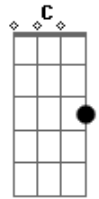

© ukulele-chords.com