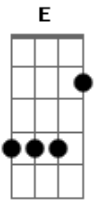

© ukulele-chords.com