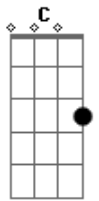

© ukulele-chords.com