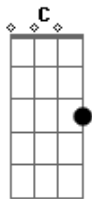

© ukulele-chords.com