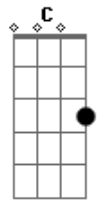

© ukulele-chords.com