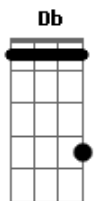

© ukulele-chords.com