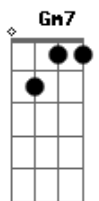

© ukulele-chords.com