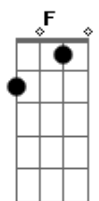

George Harrison - Don't Let Me Wait Too Long

Tom: F

F / / / Gm7 / / / / / F / / /

F Gm7 C
How I love you baby so don't let me wait too long

F Gm7 C
How I love you baby so don't let me wait too long

F Gm7 C
How I miss you baby so don't let me wait too long

F Gm7 C
How I miss you baby so don't let me wait too long

F
Till you're here by my side

Db F
Now only you know how to dry up all of those tears that I've cried

F
Here with your love

Db F
Now only you know how to lay it down like it came from above

C
You know it's you I love

F / / / Gm7 C
Now don't let me wait too long

F / / / Gm7 C
Now don't let me wait too long

F / / / Gm7 C
Now don't let me wait too long

F / / / Gm7 C
Now don't let me wait too long

F
Till you're here by my side

Db F
Now only you know how to dry up all of those tears that I've cried

F
Here with your love

Db F
Now only you know how to lay it there like it came from above

C
You know it's you that I love

F / / / Gm7 C
So don't let me wait too long

F / / / Gm7 C
Now don't let me wait too long

F Gm7 C
How I miss you baby so don't let me wait too long

F Gm7
How I miss you baby so don't let me wait

/ F F / / / Gm7
Don't let me wait, don't let me wait too long

Acordes

© ukulele-chords.com