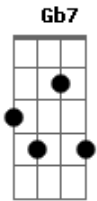

© ukulele-chords.com