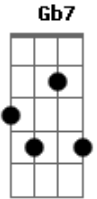

George Harrison - Dark Sweet Lady

Tom: G
Intro: D Gb7 C7 A A D

D Gb7 C7
My dark sweet lady
A A D
You really got to me
D Gb7 C7
You gave me everything
A A D
I've really fallen

Bm Gb7 Bm
You came and helped me through
C7 D D
When I'd let go
Bm Gb7 Bm
You came from out the blue
C7 A A
Never have known what I'd done without you-ou

D Gb7 C7
My dark sweet lady
A A D
Your heart so close to mine
D Gb7 C7

You shine so heavenly and
A A D
I love you dearly

SOLO D Gb7 C7 A A D (x2)

Bm Gb7 Bm
You came and helped me through
C7 D D
When I'd let go
Bm Gb7 Bm
You came from out the blue
C7 A A
Never have known what I'd done without you-ou

D Gb7 C7
My dark sweet lady
A A D
Your heart so close to mine
D Gb7 C7
You shine so heavenly and
A A C7
I love you dearly
A A C7 D
My dark sweet lady

Acordes

© ukulele-chords.com

© ukulele-chords.com

© ukulele-chords.com