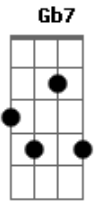

George Harrison - Dark Sweet Lady

Tom: G
Intro: D Gb7 C7 A A D

D Gb7 C7
My dark sweet lady
A A D
You really got to me
D Gb7 C7
You gave me everything
A A D
I've really fallen

Bm Gb7 Bm
You came and helped me through
C7 D D
When I'd let go
Bm Gb7 Bm
You came from out the blue
C7 A A
Never have known what I'd done without you-ou

D Gb7 C7
My dark sweet lady
A A D
Your heart so close to mine
D Gb7 C7

You shine so heavenly and
A A D
I love you dearly

SOLO D Gb7 C7 A A D (x2)

Bm Gb7 Bm
You came and helped me through
C7 D D
When I'd let go
Bm Gb7 Bm
You came from out the blue
C7 A A
Never have known what I'd done without you-ou

D Gb7 C7
My dark sweet lady
A A D
Your heart so close to mine
D Gb7 C7
You shine so heavenly and
A A C7
I love you dearly
A A C7 D
My dark sweet lady

Acordes

© ukulele-chords.com

© ukulele-chords.com

© ukulele-chords.com