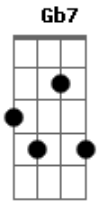

George Harrison - Dark Sweet Lady

Tom: G
Intro: D Gb7 C7 A A D

D Gb7 C7
My dark sweet lady
A A D
You really got to me
D Gb7 C7
You gave me everything
A A D
I've really fallen

Bm Gb7 Bm
You came and helped me through
C7 D D
When I'd let go
Bm Gb7 Bm
You came from out the blue
C7 A A
Never have known what I'd done without you-ou

D Gb7 C7
My dark sweet lady
A A D
Your heart so close to mine
D Gb7 C7

You shine so heavenly and
A A D
I love you dearly

SOLO D Gb7 C7 A A D (x2)

Bm Gb7 Bm
You came and helped me through
C7 D D
When I'd let go
Bm Gb7 Bm
You came from out the blue
C7 A A
Never have known what I'd done without you-ou

D Gb7 C7
My dark sweet lady
A A D
Your heart so close to mine
D Gb7 C7
You shine so heavenly and
A A C7
I love you dearly
A A C7 D
My dark sweet lady

Acordes

© ukulele-chords.com

© ukulele-chords.com

© ukulele-chords.com