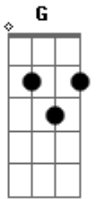

George Harrison - Dark Sweet Lady

Tom: G
Intro: D Gb7 C7 A A D

D Gb7 C7
My dark sweet lady
A A D
You really got to me
D Gb7 C7
You gave me everything
A A D
I've really fallen

Bm Gb7 Bm
You came and helped me through
C7 D D
When I'd let go
Bm Gb7 Bm
You came from out the blue
C7 A A
Never have known what I'd done without you-ou

D Gb7 C7
My dark sweet lady
A A D
Your heart so close to mine
D Gb7 C7

You shine so heavenly and
A A D
I love you dearly

SOLO D Gb7 C7 A A D (x2)

Bm Gb7 Bm
You came and helped me through
C7 D D
When I'd let go
Bm Gb7 Bm
You came from out the blue
C7 A A
Never have known what I'd done without you-ou

D Gb7 C7
My dark sweet lady
A A D
Your heart so close to mine
D Gb7 C7
You shine so heavenly and
A A C7
I love you dearly
A A C7 D
My dark sweet lady

Acordes

© ukulele-chords.com

© ukulele-chords.com

© ukulele-chords.com