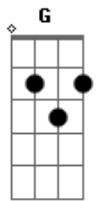

George Harrison - Dark Sweet Lady

Tom: G
Intro: D Gb7 C7 A A D

D Gb7 C7
My dark sweet lady
A A D
You really got to me
D Gb7 C7
You gave me everything
A A D
I've really fallen

Bm Gb7 Bm
You came and helped me through
C7 D D
When I'd let go
Bm Gb7 Bm
You came from out the blue
C7 A A
Never have known what I'd done without you-ou

D Gb7 C7
My dark sweet lady
A A D
Your heart so close to mine
D Gb7 C7

You shine so heavenly and
A A D
I love you dearly

SOLO D Gb7 C7 A A D (x2)

Bm Gb7 Bm
You came and helped me through
C7 D D
When I'd let go
Bm Gb7 Bm
You came from out the blue
C7 A A
Never have known what I'd done without you-ou

D Gb7 C7
My dark sweet lady
A A D
Your heart so close to mine
D Gb7 C7
You shine so heavenly and
A A C7
I love you dearly
A A C7 D
My dark sweet lady

Acordes

© ukulele-chords.com

© ukulele-chords.com

© ukulele-chords.com