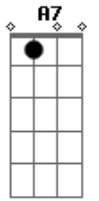

© ukulele-chords.com