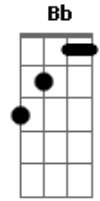

© ukulele-chords.com