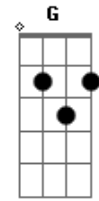

© ukulele-chords.com