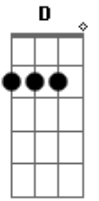

© ukulele-chords.com