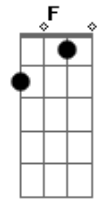

© ukulele-chords.com