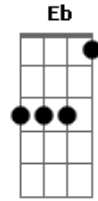

© ukulele-chords.com