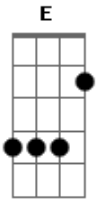

© ukulele-chords.com