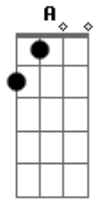

George Harrison - Dark Horse

tom:

Intro: D A7 D A7

D A7
You thought that you knew where I was and when
D A7
But it looks that I've been fooling you again
E A7
You thought that you'd got me all steaked out
E A7
But baby looks like I've been breaking out
Eb Bb F C G
I'm a dark horse, running on a dark race course
Eb Bb F C G
I'm a blue moon, since I stepped out from the womb
Eb Bb F C G
I've been a cool jerk, looking for the source
Eb Bb F
I'm a dark horse
(D A7 D A7)

D A7
You thought that you had me in your grip
D A7
Baby looks like you was not so smart
E A7
And I became so slippery for you
E A7
But let me tell you that was nothing new
Eb Bb F C G
I'm a dark horse, running on a dark race course
Eb Bb F C G
I'm a blue moon, since I stepped out from the womb

Eb Bb F C G
I've been a cool jerk, looking for the source
Eb Bb F
I'm a dark horse
(D A7 D A7)

D A7
I thought that you knew it all along
D A7
Until you started getting me no right
E A7
Seems as if you heard a little late
E A7
But I warned you when we both were at the starting gate
Eb Bb F C G
I'm a dark horse, running on a dark race course
Eb Bb F C G
I'm a blue moon, since I stepped out from the womb
Eb Bb F C G
I've been a cool jerk, looking for the source
Eb Bb F
I'm a dark horse
(D A7 D A7)

Eb Bb F C G
I'm a dark horse, running on a dark race course
Eb Bb F C G
I'm a blue moon, since I stepped out from the womb
Eb Bb F C G
I've been a cool jerk, looking for the source
Eb Bb F
I'm a dark horse
?

Acordes

© ukulele-chords.com