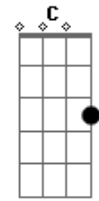

© ukulele-chords.com