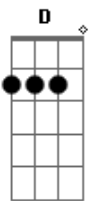

© ukulele-chords.com

© ukulele-chords.com