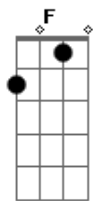

George Harrison - Cheer Down

Tom: F

Tabbed by: Alex Mondragon (AMDrag)

Email:

Tuning: Standard

Email any corrections to .

Intro:

D
I can see by your grin
That you're trembling within
It's all over town, cheer down
And the smile on your face
Is sometimes out of place
Don't mind, no frowns, cheer down.

Gm D
If your hair should fall
Gm D
If your shares should crash
Gm D A
You'll get by even without getting a rash

D
There's no tears to be shed
I'm gonna love you instead
D Gm A D
I want you around, cheer down.

1st solo

Gm D
When your teeth drop out
Gm D A
You'll get by even without taking a bite
D
If your dog should be dead
I'm gonna love you instead
D Gm A D

Fade out

Acordes