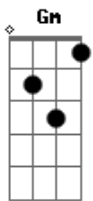

© ukulele-chords.com