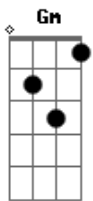

George Harrison - Cheer Down

Tom: F

Tabbed by: Alex Mondragon (AMDrag)

Email:

Tuning: Standard

Email any corrections to .

Intro:

D
I can see by your grin
That you're trembling within
It's all over town, cheer down
And the smile on your face
Is sometimes out of place
Don't mind, no frowns, cheer down.

1st solo

Gm D
When your teeth drop out
Gm D A
You'll get by even without taking a bite
D
If your dog should be dead
I'm gonna love you instead
D Gm A D

Fade out

Acordes

© ukulele-chords.com

© ukulele-chords.com