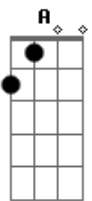

© ukulele-chords.com