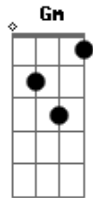

George Harrison - Cheer Down

Tom: F

Tabbed by: Alex Mondragon (AMDrag)

Email:

Tuning: Standard

Email any corrections to .

Intro:

D

I can see by your grin

That you're trembling within

It's all over town, cheer down

And the smile on your face

Is sometimes out of place

Don't mind, no frowns, cheer down.

If your hair should fall

If your shares should crash

I'm gonna love you instead

The world loves a clown, cheer down.

I want you around, cheer down

Final Solo (D and Gm)

Fade out

Acordes

© ukulele-chords.com

© ukulele-chords.com