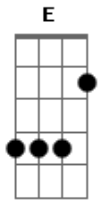

George Harrison - Can't Stop Thinking About You

Tom: E

A B E
Can't stop thinking about you
A B E
Can't stop thinking about you
A B E
It's no good living without you
A B E
I can't stop thinking about you

E Abm E
When the night-time comes around

Db7

Daylight has left me, I
I can't take it if I don't see you no more
I can't help it, I need your loving so much more

Chorus

When the morning comes around
And the daylight gets to me, I
I can't take it if I don't see you no more
I can't help it, I need your loving so much more

Chorus (repeat and fade)

Acordes

© ukulele-chords.com