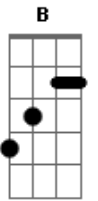

© ukulele-chords.com