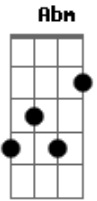

© ukulele-chords.com