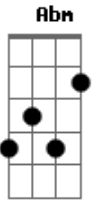

© ukulele-chords.com