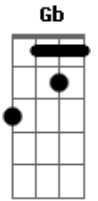

© ukulele-chords.com