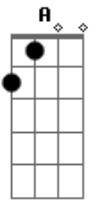

© ukulele-chords.com