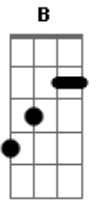

© ukulele-chords.com