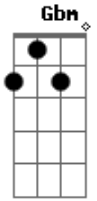

© ukulele-chords.com