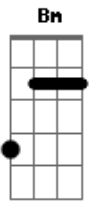

George Harrison - Blow Away

Tom: A
Intro:

D Bm
Wind blew in, sky turned to black
Gbm A
Rained for years til it dampened my heart
D Bm
Cracks and leaks, the floor boards caught rot
Gbm A
About to go down, I had almost forgot

D Bm Gbm A
All I gotta do is to, is to love you
D Bm F E
All I gotta be is to, be happy
D Bm Gbm A
All it's gotta take is some warmth to make it
F C A
Blow away, blow away, blow away

D Bm Gbm A
All I gotta do is to, is to love you
D Bm F E
All I gotta be is to, be happy
D Bm Gbm A

SOLO:

Acordes

© ukulele-chords.com

© ukulele-chords.com

© ukulele-chords.com

© ukulele-chords.com

© ukulele-chords.com

© ukulele-chords.com