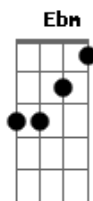

© ukulele-chords.com