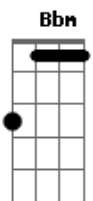

© ukulele-chords.com