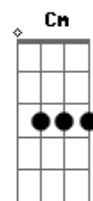

© ukulele-chords.com