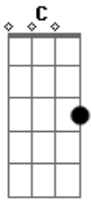

George Harrison - Baby Don't Run Away

Tom: C

Chorus1: ^C Baby don't ^G run away from me
^C Baby don't go
^C Baby I'm always thinking of you
^F Baby don't ^E run away from my ^{Am} love ^{Ebdim} ^C

Chorus2: ^C You brought me everything I've wanted

^C Lady don't go
^C How could I ever live without you
^F Lady don't ^E run away from my ^{Am} love ^{Ebdim} ^C

Verse1:
^G Way out there where the ocean is still
^G A calm reflection in the sea

^G Sat alone with the stars and the moon
^G You turned round to me
^{Am} And love was in your eyes to see
^{Am} (bass) ^D ^G ^G (bass) ^{Em} ^{Em} (bass) ^C ^G
(bass)
That's when it happened to you and me
^D (bass)
Chorus1:
^{Ebdim} Run away from my love(part1) ^C
Verse2:
Way back then it was easy to see
A calm reflection in the sea
Sitting still and without any cares
You turned out to be
A lover who was sure of me
That's when it happened to you and me
Chorus1(2 times)
Part1(2 times)
^C ^G ^G

Acordes

© ukulele-chords.com