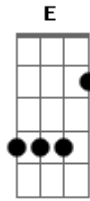

© ukulele-chords.com