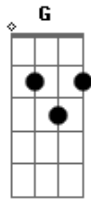

© ukulele-chords.com