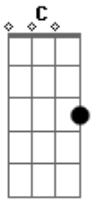

George Harrison - Baby Don't Run Away

Tom: C

Chorus1: ^C Baby don't ^G run away from me
^C Baby don't go
^C Baby I'm always thinking of you
^F Baby don't ^E run away from my ^{Am} love ^{Ebdim} ^C

Chorus2: ^C You brought me ^G everything I've wanted

^C Lady don't go
^C How could I ever live without you
^F Lady don't ^E run away from my ^{Am} love ^{Ebdim} ^C

Verse1:
^G Way out there where the ocean is still ^D
^G A calm reflection in the sea ^D

^G Sat alone with the stars and the moon ^D
^G You turned round to me ^{E7}
^{Am} And love was in your eyes to see ^D ^G ^G (bass) ^{Em}
^{Am} (bass) ^D ^G ^G (bass) ^{Em} ^{Em} (bass) ^C ^G
That's when it happened to you and me
^D (bass)
Chorus1:
^{Ebdim} Run away from my love(part1) ^C
Verse2:
Way back then it was easy to see
A calm reflection in the sea
Sitting still and without any cares
You turned out to be
A lover who was sure of me
That's when it happened to you and me
Chorus1(2 times)
Part1(2 times)
^C ^G ^G

Acordes

© ukulele-chords.com