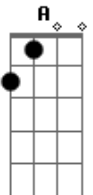

© ukulele-chords.com