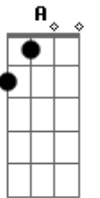

© ukulele-chords.com