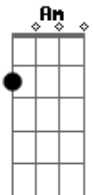

George Harrison - Answers At The End

Tom: F

Fdim
Intro: D Fdim Em7 A7 D

D Fdim
Scan not a friend with a microscopic glass
Em7 A7
You know his faults, now let the foibles pass
D Fdim
Life is one long enigma, my friend
Em7 A7 D
So read on, read on, the answer's at the end

Bb C F Am
Don't be so hard on the ones that you love
Bb C Em7 A
It's the ones that you love we think so little of
Bb C F Am
Don't be so hard on the ones that you need
Bb C Em7 A
It's the ones that you need we think so little of

The speech of flowers excels the flowers of speech
But what's often in your heart, is the hardest thing to reach
And life is one long mystery, my friend
So live on, live on, the answer's at the end

Don't be so hard on the ones that you love
It's the ones that you love we think so little of
Don't be so hard on the ones that you need
It's the ones that you need we think so little of

Don't be so hard on the ones that you love

It's the ones that you love we think so little of
Don't be so hard on the ones that you need
It's the ones that you need we think so little of

Em A Em A
Oh, we think so little of the ones that we love, sometimes
Em
Isn't it a pity how we hurt
A
The ones that we love the most of all
Em A
The ones we shouldn't hurt at all

Mini Solo: D Fdim

You know my faults, now let the foibles pass
'Cause life is one long enigma, my friend
Live on, live on, the answer's at the end

Don't be so hard on the ones that you love
It's the ones that you love we think so little of
Don't be so hard on the ones that you need
It's the ones that you need we think so little of

Don't be so hard on the ones that you love
It's the ones that you love we think so little of
Don't be so hard on the ones that you need
It's the ones that you need we think so little of

The ones that we love
We hurt the most of all, sometimes
And isn't it a pity how
We hurt the ones that we love (fade)

Acordes

© ukulele-chords.com