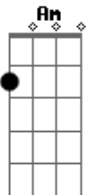

© ukulele-chords.com

© ukulele-chords.com