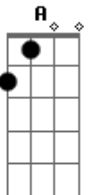

George Harrison - Answers At The End

Tom: F

Fdim
Intro: D Fdim Em7 A7 D

D Fdim
Scan not a friend with a microscopic glass
Em7 A7
You know his faults, now let the foibles pass
D Fdim
Life is one long enigma, my friend
Em7 A7 D
So read on, read on, the answer's at the end

Bb C F Am
Don't be so hard on the ones that you love
Bb C Em7 A
It's the ones that you love we think so little of
Bb C F Am
Don't be so hard on the ones that you need
Bb C Em7 A
It's the ones that you need we think so little of

The speech of flowers excels the flowers of speech
But what's often in your heart, is the hardest thing to reach
And life is one long mystery, my friend
So live on, live on, the answer's at the end

Don't be so hard on the ones that you love
It's the ones that you love we think so little of
Don't be so hard on the ones that you need
It's the ones that you need we think so little of

Don't be so hard on the ones that you love

It's the ones that you love we think so little of
Don't be so hard on the ones that you need
It's the ones that you need we think so little of

Em A Em A
Oh, we think so little of the ones that we love, sometimes
Em
Isn't it a pity how we hurt
A
The ones that we love the most of all
Em A
The ones we shouldn't hurt at all

Mini Solo: D Fdim

You know my faults, now let the foibles pass
'Cause life is one long enigma, my friend
Live on, live on, the answer's at the end

Don't be so hard on the ones that you love
It's the ones that you love we think so little of
Don't be so hard on the ones that you need
It's the ones that you need we think so little of

Don't be so hard on the ones that you love
It's the ones that you love we think so little of
Don't be so hard on the ones that you need
It's the ones that you need we think so little of

The ones that we love
We hurt the most of all, sometimes
And isn't it a pity how
We hurt the ones that we love (fade)

Acordes

© ukulele-chords.com