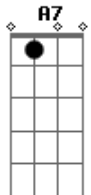

© ukulele-chords.com