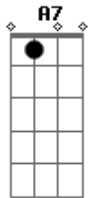

© ukulele-chords.com