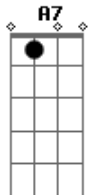

© ukulele-chords.com