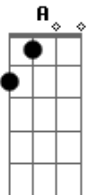

© ukulele-chords.com