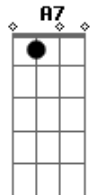

© ukulele-chords.com