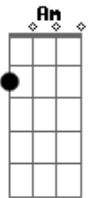

© ukulele-chords.com