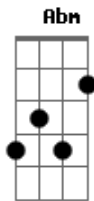

© ukulele-chords.com