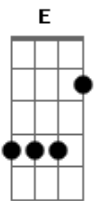

© ukulele-chords.com

© ukulele-chords.com