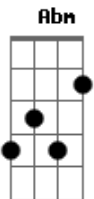

© ukulele-chords.com