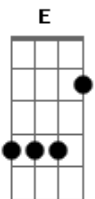

George Harrison - All Things Must Pass

tom:

Intro: E Gbm7 Abm A
E Gbm7 Abm A

E Gbm7 Abm A
Sunrise doesn't last all morning
E Gbm7 Abm A
A cloudburst doesn't last all day
E Gbm7 Abm A
It seems my love is up and has left you with no warning
E Gbm7 Abm A
It's not always gonna be this grey

Bm A A A
All things must pass
E Gbm E

All things must pass away
Bm A A A
All things must pass
Bm A
None of life's strings can last
E Gbm7 Abm
So I must be on my way
A
To face another day
E Gbm7 Abm A
Now the darkness only stays the nighttime
E Gbm7 Abm A
In the morning it will fade away
E Gbm7 Abm A
Daylight is good at arriving at the right time
E Gbm7 Abm A
It's not always gonna be this grey

Bm A A A
All things must pass
E Gbm E
All things must pass away

Bm A A A
All things must pass
E Gbm E
All things must pass away

[Final] E Gbm7 Abm A
E Gbm7 Abm A

Acordes

© ukulele-chords.com

© ukulele-chords.com