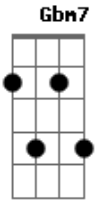

George Harrison - All Things Must Pass

tom:

Intro: E Gbm7 Abm A
E Gbm7 Abm A

E Gbm7 Abm A
Sunrise doesn't last all morning
E Gbm7 Abm A
A cloudburst doesn't last all day
E Gbm7 Abm A
It seems my love is up and has left you with no warning
E Gbm7 Abm A
It's not always gonna be this grey

Bm A A A
All things must pass
E Gbm E

All things must pass away
Bm A A A
All things must pass
Bm A
None of life's strings can last
E Gbm7 Abm
So I must be on my way
A
To face another day
E Gbm7 Abm A
Now the darkness only stays the nighttime
E Gbm7 Abm A
In the morning it will fade away
E Gbm7 Abm A
Daylight is good at arriving at the right time
E Gbm7 Abm A
It's not always gonna be this grey

Bm A A A
All things must pass
E Gbm E
All things must pass away

Bm A A A
All things must pass
E Gbm E
All things must pass away

[Final] E Gbm7 Abm A
E Gbm7 Abm A

Acordes

© ukulele-chords.com

© ukulele-chords.com