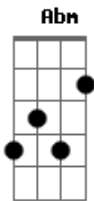

© ukulele-chords.com