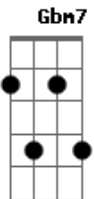

George Harrison - All Things Must Pass

tom:

Intro: E Gbm7 Abm A
E Gbm7 Abm A

E Gbm7 Abm A
Sunrise doesn't last all morning
E Gbm7 Abm A
A cloudburst doesn't last all day
E Gbm7 Abm A
It seems my love is up and has left you with no warning
E Gbm7 Abm A
It's not always gonna be this grey

Bm A A A
All things must pass
E Gbm E

All things must pass away
Bm A A A
All things must pass
Bm A
None of life's strings can last
E Gbm7 Abm
So I must be on my way
A
To face another day
E Gbm7 Abm A
Now the darkness only stays the nighttime
E Gbm7 Abm A
In the morning it will fade away
E Gbm7 Abm A
Daylight is good at arriving at the right time
E Gbm7 Abm A
It's not always gonna be this grey

Bm A A A
All things must pass
E Gbm E
All things must pass away

Bm A A A
All things must pass
E Gbm E
All things must pass away

[Final] E Gbm7 Abm A
E Gbm7 Abm A

Acordes

© ukulele-chords.com

© ukulele-chords.com