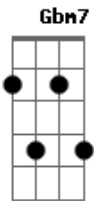

George Harrison - All Things Must Pass

tom:

Intro: E Gbm7 Abm A
E Gbm7 Abm A

E Gbm7 Abm A
Sunrise doesn't last all morning
E Gbm7 Abm A
A cloudburst doesn't last all day
E Gbm7 Abm A
It seems my love is up and has left you with no warning
E Gbm7 Abm A
It's not always gonna be this grey

Bm A A A
All things must pass
E Gbm E

All things must pass away
Bm A A A
All things must pass
Bm A
None of life's strings can last
E Gbm7 Abm
So I must be on my way
A
To face another day
E Gbm7 Abm A
Now the darkness only stays the nighttime
E Gbm7 Abm A
In the morning it will fade away
E Gbm7 Abm A
Daylight is good at arriving at the right time
E Gbm7 Abm A
It's not always gonna be this grey

Bm A A A
All things must pass
E Gbm E
All things must pass away

Bm A A A
All things must pass
E Gbm E
All things must pass away

[Final] E Gbm7 Abm A
E Gbm7 Abm A

Acordes

© ukulele-chords.com

© ukulele-chords.com