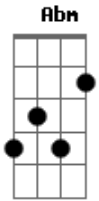

© ukulele-chords.com