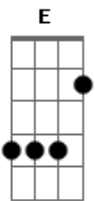

George Harrison - All Things Must Pass

tom:

Intro: E Gbm7 Abm A
E Gbm7 Abm A

E Gbm7 Abm A
Sunrise doesn't last all morning
E Gbm7 Abm A
A cloudburst doesn't last all day
E Gbm7 Abm A
It seems my love is up and has left you with no warning
E Gbm7 Abm A
It's not always gonna be this grey

Bm A A A
All things must pass
E Gbm E

All things must pass away
Bm A A A
All things must pass
Bm A
None of life's strings can last
E Gbm7 Abm
So I must be on my way
A
To face another day
E Gbm7 Abm A
Now the darkness only stays the nighttime
E Gbm7 Abm A
In the morning it will fade away
E Gbm7 Abm A
Daylight is good at arriving at the right time
E Gbm7 Abm A
It's not always gonna be this grey

Bm A A A
All things must pass
E Gbm E
All things must pass away

Bm A A A
All things must pass
E Gbm E
All things must pass away

[Final] E Gbm7 Abm A
E Gbm7 Abm A

Acordes

© ukulele-chords.com

© ukulele-chords.com