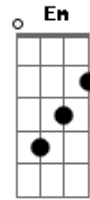

© ukulele-chords.com