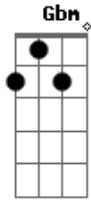

© ukulele-chords.com