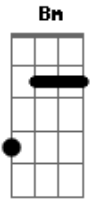

George Ferreira - Far Away

tom:

Intro: Bm Gbm G Em G
Bm Gbm
For a second I got lost
Em
I was wondering
G Bm
What was going on
Gbm
And I have gone blind
Em
But you left
G Bm
Our dreams died
Gbm
The sparkle in your eyes
Em

Is so far away
G
You're so far away
Bm
I know you're stuck in
Gbm Em
A bubble of bad things
G
A bubble of madness
(G Gbm Bm Gbm)
A G Bm Gbm
I can fill you with love
A G
But your light doesn't
Bm A
Shine here anymore

Acordes

© ukulele-chords.com

© ukulele-chords.com

© ukulele-chords.com

© ukulele-chords.com

© ukulele-chords.com