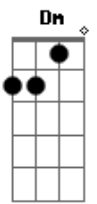

© ukulele-chords.com