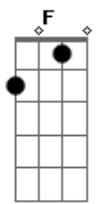

F Bb
I'll be riding shotgun underneath the hot sun
Dm C
Feeling like a someone
F Bb
I'll be riding shotgun underneath the hot sun
Dm C
Feeling like a someone

F Bb
We're south of the equator, navigator
Dm C
Gotta hit the road, gotta hit the road
F Bb
Deep sea divin' 'round the clock, bikini bottoms, lager tops
Dm C
I could get used to this

F Bb
Time flies by in the yellow and green
Dm C
Stick around and you'll see what I mean
F Bb
There's a mountaintop that I'm dreaming of
Dm C

If you need me you know where I'll be
F Bb
I'll be riding shotgun underneath the hot sun
Dm C
Feeling like a someone
F Bb
I'll be riding shotgun underneath the hot sun
Dm C
Feeling like a someone

F Bb
We got two in the front, two in the back
Dm C
Sailin' along and we don't look back

(F Bb Dm C)

Time flies by in the yellow and green
Stick around and you'll see what I mean
There's a mountaintop that I'm dreaming of
If you need me you know where I'll be

F Bb
I'll be riding shotgun underneath the hot sun
Dm C
Feeling like a someone (someone, someone)
F Bb
I'll be riding shotgun underneath the hot sun
Dm C
Feeling like a someone

F Bb
I'll be riding shotgun underneath the hot sun
Dm C
Feeling like a someone (someone, someone)
F Bb
I'll be riding shotgun underneath the hot sun
Dm C
Feeling like a someone, a someone, a someone, a some

[Final] F Bb Dm C
F Bb Dm C
F

Acordes

© ukulele-chords.com