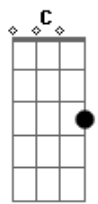

© ukulele-chords.com