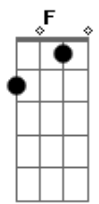

F Bb
I'll be riding shotgun underneath the hot sun
Dm C
Feeling like a someone
F Bb
I'll be riding shotgun underneath the hot sun
Dm C
Feeling like a someone

F Bb
We're south of the equator, navigator
Dm C
Gotta hit the road, gotta hit the road
F Bb
Deep sea divin' 'round the clock, bikini bottoms, lager tops
Dm C
I could get used to this

F Bb
Time flies by in the yellow and green
Dm C
Stick around and you'll see what I mean
F Bb
There's a mountaintop that I'm dreaming of
Dm C

If you need me you know where I'll be
F Bb
I'll be riding shotgun underneath the hot sun
Dm C
Feeling like a someone
F Bb
I'll be riding shotgun underneath the hot sun
Dm C
Feeling like a someone

F Bb
We got two in the front, two in the back
Dm C
Sailin' along and we don't look back

(F Bb Dm C)

Time flies by in the yellow and green
Stick around and you'll see what I mean
There's a mountaintop that I'm dreaming of
If you need me you know where I'll be

F Bb
I'll be riding shotgun underneath the hot sun
Dm C
Feeling like a someone (someone, someone)
F Bb
I'll be riding shotgun underneath the hot sun
Dm C
Feeling like a someone

F Bb
I'll be riding shotgun underneath the hot sun
Dm C
Feeling like a someone (someone, someone)
F Bb
I'll be riding shotgun underneath the hot sun
Dm C
Feeling like a someone, a someone, a someone, a some

[Final] F Bb Dm C
F Bb Dm C
F

Acordes

© ukulele-chords.com