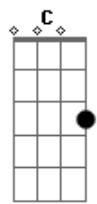

© ukulele-chords.com