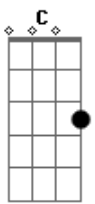

© ukulele-chords.com