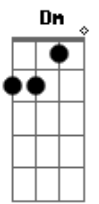

© ukulele-chords.com