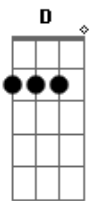

George Ezra - Benjamin Twine

tom:
 F (forma dos acordes no tom de G)
 Afinação: D G C F A D

Intro: G

Let me tell you about my ^G best friend
 Well he's got hair down to his ^C knees
 He ^D gets along fine
^C Doing just how he ^G please

We'd got miles away from ^G anywhere
 When the ^C panic soon kicked in
 We'd ^D got it back safe and sound
^C No one asked us where we'd ^G been

Am D G
 Ohh Oh Oh
 Am D G
 Ohh Oh Oh

Let me tell you why his ^G sister
 Why she didn't ^C second guess

Acordes

© ukulele-chords.com

© ukulele-chords.com

© ukulele-chords.com

© ukulele-chords.com

© ukulele-chords.com

© ukulele-chords.com

^D She was going out of line
^C Putting on her favorite ^G dress