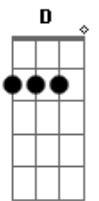

George Ezra - Benjamin Twine

tom:
F (forma dos acordes no tom de G)
Afinação: D G C F A D

Intro: G

Let me tell you about my ^G best friend
Well he's got hair down to his knees ^C
He gets along fine ^D
Doing just how he please ^C ^G

We'd got miles away from anywhere ^G
When the panic soon kicked in ^C
We'd got it back safe and sound ^D
No one asked us where we'd been ^C ^G

Am D G
Ohh Oh Oh
Am D G
Ohh Oh Oh

Let me tell you why his sister ^G
Why she didn't second guess ^C

Acordes

© ukulele-chords.com

© ukulele-chords.com

© ukulele-chords.com

© ukulele-chords.com

© ukulele-chords.com

© ukulele-chords.com

^D
She was going out of line
^C Putting on her favorite dress ^G