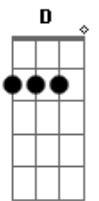

George Ezra - Benjamin Twine

tom:
 F (forma dos acordes no tom de G)
 Afinação: D G C F A D

Intro: G

Let me tell you about my ^G best friend
 Well he's got hair down to his ^C knees
 He ^D gets along fine
^C Doing just how he ^G please

We'd got miles away from ^G anywhere
 When the ^C panic soon kicked in
^D We'd got it back safe and sound
^C No one asked us where we'd ^G been

Am D G
 Ohh Oh Oh
 Am D G
 Ohh Oh Oh

Let me tell you why his ^G sister
 Why she didn't ^C second guess

Acordes

© ukulele-chords.com

© ukulele-chords.com

© ukulele-chords.com

© ukulele-chords.com

© ukulele-chords.com

© ukulele-chords.com

^D She was going out of line
^C Putting on her favorite ^G dress