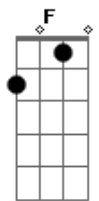

George Ezra - Benjamin Twine

tom:
F (forma dos acordes no tom de G)
Afinação: D G C F A D

Intro: G

Let me tell you about my ^G best friend
Well he's got hair down to his ^C knees
He ^D gets along fine
^C Doing just how he ^G please

And I believe that we ^G first met
Around three years ^C ago
Well it ^D feels like a lifetime
^C Funny how fast it ^G goes

And I remember how this ^G one time
Well I stole his ^C sister's car
And he ^D didn't even mind
^C No he jumped in for the ^G ride

We'd got miles away from ^G anywhere
When the ^C panic soon kicked in
We'd ^D got it back safe and sound
^C No one asked us where we'd ^G been

Am D G
Ohh Oh Oh
Am D G
Ohh Oh Oh

Let me tell you why his ^G sister
Why she didn't ^C second guess

Acordes

© ukulele-chords.com