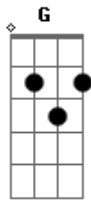

© ukulele-chords.com