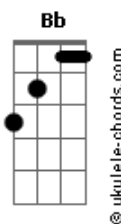

Our worries seems so far away
Am7
You'll hold me in your arms
So tenderly
Eb
I only want a taste
Bb
Of your sweet, sweet, ooh
Bm7 Bb C F C
Oh, kisses in the moonlight, sugar
F C
That would make this night complete
Dm7
There have got to be
Bm7 Bb Am7 Gm
Oh, kisses in the moonlight, sugar
Bb7M
Fly away with me
Eb F
Oh, fly away with me
Am7 C Bb7M Em7
Don't let this night end right now
Bb B
Cause in your arms is where I need to be
Gb
Oh, lady
Gb B7M
Oh, oh, oh
Db
Yeah, yeah
Gb Db
kisses in the moonlight
Eb7M
And you know that I know
Cm7 Gb Abm7
Ooh, oh, oh
E7M
Oh, yeah, yeah
E Gb
Oh, yeah, baby
B Gb Db
Oh, kisses in the moonlight, sugar
Gb Db
That would make this night complete
Eb7M
There have got to be
Cm7 B Abm
Oh, kisses in the moonlight, sugar
E7M D7M E Gb
Fly away with me, hei
Cm7 B
Oh, kisses in the moonlight
Gb Db
kisses in the moonlight
Gb Db
Oh, baby
Eb7M Gb Bb7M Abm7
Oh, oh, kisses in the moonlight
E7M D7M Gb
Ooh, ooh

Acordes