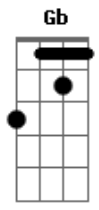

© ukulele-chords.com