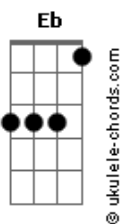

Our worries seems so far away
Am7
You'll hold me in your arms
So tenderly
Eb
I only want a taste
Bb
Of your sweet, sweet, ooh
Bm7 Bb C F C
Oh, kisses in the moonlight, sugar
F C
That would make this night complete
Dm7
There have got to be
Bm7 Bb Am7 Gm
Oh, kisses in the moonlight, sugar
Bb7M
Fly away with me
Eb F
Oh, fly away with me
Am7 C Bb7M Em7
Don't let this night end right now
Bb B
Cause in your arms is where I need to be
Gb
Oh, lady
Gb B7M
Oh, oh, oh
Db
Yeah, yeah
Gb Db
kisses in the moonlight
Eb7M
And you know that I know
Cm7 Gb Abm7
Ooh, oh, oh
E7M
Oh, yeah, yeah
E Gb
Oh, yeah, baby
B Gb Db
Oh, kisses in the moonlight, sugar
Gb Db
That would make this night complete
Eb7M
There have got to be
Cm7 B Abm
Oh, kisses in the moonlight, sugar
E7M D7M E Gb
Fly away with me, hei
Cm7 B
Oh, kisses in the moonlight
Gb Db
kisses in the moonlight
Gb Db
Oh, baby
Eb7M Gb Bb7M Abm7
Oh, oh, kisses in the moonlight
E7M D7M Gb
Ooh, ooh

Acordes