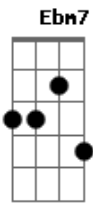

© ukulele-chords.com