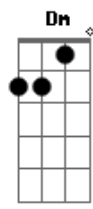

© ukulele-chords.com