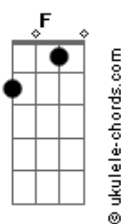

Our worries seems so far away
Am7
You'll hold me in your arms
So tenderly
Eb
I only want a taste
Bb
Of your sweet, sweet, ooh
Bm7 Bb C F C
Oh, kisses in the moonlight, sugar
F C
That would make this night complete
Dm7
There have got to be
Bm7 Bb Am7 Gm
Oh, kisses in the moonlight, sugar
Bb7M
Fly away with me
Eb F
Oh, fly away with me
Am7 C Bb7M Em7
Don't let this night end right now
Bb B
Cause in your arms is where I need to be
Gb
Oh, lady
Gb B7M
Oh, oh, oh
Db
Yeah, yeah
Gb Db
kisses in the moonlight
Eb7M
And you know that I know
Cm7 Gb Abm7
Ooh, oh, oh
E7M
Oh, yeah, yeah
E Gb
Oh, yeah, baby
B Gb Db
Oh, kisses in the moonlight, sugar
Gb Db
That would make this night complete
Eb7M
There have got to be
Cm7 B Abm
Oh, kisses in the moonlight, sugar
E7M D7M E Gb
Fly away with me, hei
Cm7 B
Oh, kisses in the moonlight
Gb Db
kisses in the moonlight
Gb Db
Oh, baby
Eb7M Gb Bb7M Abm7
Oh, oh, kisses in the moonlight
E7M D7M Gb
Ooh, ooh

Acordes