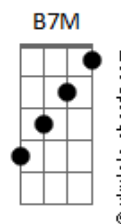

Our worries seems so far away
Am7
You'll hold me in your arms
So tenderly
Eb
I only want a taste
Bb
Of your sweet, sweet, ooh
Bm7 Bb C F C
Oh, kisses in the moonlight, sugar
F C
That would make this night complete
Dm7
There have got to be
Bm7 Bb Am7 Gm
Oh, kisses in the moonlight, sugar
Bb7M
Fly away with me
Eb F
Oh, fly away with me
Am7 C Bb7M Em7
Don't let this night end right now
Bb B
Cause in your arms is where I need to be
Gb
Oh, lady
Gb B7M
Oh, oh, oh
Db
Yeah, yeah
Gb Db
kisses in the moonlight
Eb7M
And you know that I know
Cm7 Gb Abm7
Ooh, oh, oh
E7M
Oh, yeah, yeah
E Gb
Oh, yeah, baby
B Gb Db
Oh, kisses in the moonlight, sugar
Gb Db
That would make this night complete
Eb7M
There have got to be
Cm7 B Abm
Oh, kisses in the moonlight, sugar
E7M D7M E Gb
Fly away with me, hei
Cm7 B
Oh, kisses in the moonlight
Gb Db
kisses in the moonlight
Gb Db
Oh, baby
Eb7M Gb Bb7M Abm7
Oh, oh, kisses in the moonlight
E7M D7M Gb
Ooh, ooh

Acordes