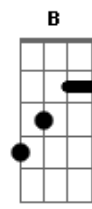

© ukulele-chords.com