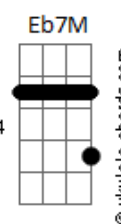

Our worries seems so far away
Am7
You'll hold me in your arms
So tenderly
Eb
I only want a taste
Bb
Of your sweet, sweet, ooh
Bm7 Bb C F C
Oh, kisses in the moonlight, sugar
F C
That would make this night complete
Dm7
There have got to be
Bm7 Bb Am7 Gm
Oh, kisses in the moonlight, sugar
Bb7M
Fly away with me
Eb F
Oh, fly away with me
Am7 C Bb7M Em7
Don't let this night end right now
Bb B
Cause in your arms is where I need to be
Gb
Oh, lady
Gb B7M
Oh, oh, oh
Db
Yeah, yeah
Gb Db
kisses in the moonlight
Eb7M
And you know that I know
Cm7 Gb Abm7
Ooh, oh, oh
E7M
Oh, yeah, yeah
E Gb
Oh, yeah, baby
B Gb Db
Oh, kisses in the moonlight, sugar
Gb Db
That would make this night complete
Eb7M
There have got to be
Cm7 B Abm
Oh, kisses in the moonlight, sugar
E7M D7M E Gb
Fly away with me, hei
Cm7 B
Oh, kisses in the moonlight
Gb Db
kisses in the moonlight
Gb Db
Oh, baby
Eb7M Gb Bb7M Abm7
Oh, oh, kisses in the moonlight
E7M D7M Gb
Ooh, ooh

Acordes