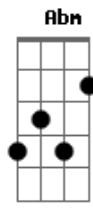

© ukulele-chords.com