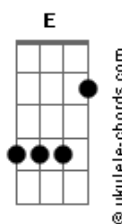

Our worries seems so far away
Am7
You'll hold me in your arms
So tenderly
Eb
I only want a taste
Bb
Of your sweet, sweet, ooh
Bm7 Bb C F C
Oh, kisses in the moonlight, sugar
F C
That would make this night complete
Dm7
There have got to be
Bm7 Bb Am7 Gm
Oh, kisses in the moonlight, sugar
Bb7M
Fly away with me
Eb F
Oh, fly away with me
Am7 C Bb7M Em7
Don't let this night end right now
Bb B
Cause in your arms is where I need to be
Gb
Oh, lady
Gb B7M
Oh, oh, oh
Db
Yeah, yeah
Gb Db
kisses in the moonlight
Eb7M
And you know that I know
Cm7 Gb Abm7
Ooh, oh, oh
E7M
Oh, yeah, yeah
E Gb
Oh, yeah, baby
B Gb Db
Oh, kisses in the moonlight, sugar
Gb Db
That would make this night complete
Eb7M
There have got to be
Cm7 B Abm
Oh, kisses in the moonlight, sugar
E7M D7M E Gb
Fly away with me, hei
Cm7 B
Oh, kisses in the moonlight
Gb Db
kisses in the moonlight
Gb Db
Oh, baby
Eb7M Gb Bb7M Abm7
Oh, oh, kisses in the moonlight
E7M D7M Gb
Ooh, ooh

Acordes