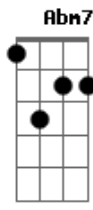

© ukulele-chords.com