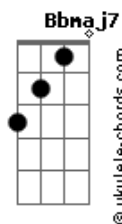

Our worries seems so far away
Am7
You'll hold me in your arms
So tenderly
Eb
I only want a taste
Bb
Of your sweet, sweet, ooh
Bm7 Bb C F C
Oh, kisses in the moonlight, sugar
F C
That would make this night complete
Dm7
There have got to be
Bm7 Bb Am7 Gm
Oh, kisses in the moonlight, sugar
Bb7M
Fly away with me
Eb F
Oh, fly away with me
Am7 C Bb7M Em7
Don't let this night end right now
Bb B
Cause in your arms is where I need to be
Gb
Oh, lady
Gb B7M
Oh, oh, oh
Db
Yeah, yeah
Gb Db
kisses in the moonlight
Eb7M
And you know that I know
Cm7 Gb Abm7
Ooh, oh, oh
E7M
Oh, yeah, yeah
E Gb
Oh, yeah, baby
B Gb Db
Oh, kisses in the moonlight, sugar
Gb Db
That would make this night complete
Eb7M
There have got to be
Cm7 B Abm
Oh, kisses in the moonlight, sugar
E7M D7M E Gb
Fly away with me, hei
Cm7 B
Oh, kisses in the moonlight
Gb Db
kisses in the moonlight
Gb Db
Oh, baby
Eb7M Gb Bb7M Abm7
Oh, oh, kisses in the moonlight
E7M D7M Gb
Ooh, ooh

Acordes