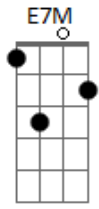

© ukulele-chords.com