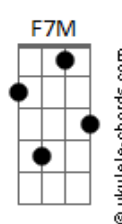

Our worries seems so far away
Am7
You'll hold me in your arms
So tenderly
Eb
I only want a taste
Bb
Of your sweet, sweet, ooh
Bm7 Bb C F C
Oh, kisses in the moonlight, sugar
F C
That would make this night complete
Dm7
There have got to be
Bm7 Bb Am7 Gm
Oh, kisses in the moonlight, sugar
Bb7M
Fly away with me
Eb F
Oh, fly away with me
Am7 C Bb7M Em7
Don't let this night end right now
Bb B
Cause in your arms is where I need to be
Gb
Oh, lady
Gb B7M
Oh, oh, oh
Db
Yeah, yeah
Gb Db
kisses in the moonlight
Eb7M
And you know that I know
Cm7 Gb Abm7
Ooh, oh, oh
E7M
Oh, yeah, yeah
E Gb
Oh, yeah, baby
B Gb Db
Oh, kisses in the moonlight, sugar
Gb Db
That would make this night complete
Eb7M
There have got to be
Cm7 B Abm
Oh, kisses in the moonlight, sugar
E7M D7M E Gb
Fly away with me, hei
Cm7 B
Oh, kisses in the moonlight
Gb Db
kisses in the moonlight
Gb Db
Oh, baby
Eb7M Gb Bb7M Abm7
Oh, oh, kisses in the moonlight
E7M D7M Gb
Ooh, ooh

Acordes