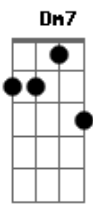

© ukulele-chords.com