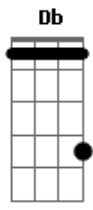

© ukulele-chords.com