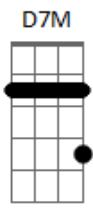

© ukulele-chords.com