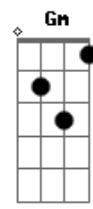

© ukulele-chords.com