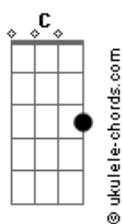

Our worries seems so far away
Am7
You'll hold me in your arms
So tenderly
Eb
I only want a taste
Bb
Of your sweet, sweet, ooh
Bm7 Bb C F C
Oh, kisses in the moonlight, sugar
F C
That would make this night complete
Dm7
There have got to be
Bm7 Bb Am7 Gm
Oh, kisses in the moonlight, sugar
Bb7M
Fly away with me
Eb F
Oh, fly away with me
Am7 C Bb7M Em7
Don't let this night end right now
Bb B
Cause in your arms is where I need to be
Gb
Oh, lady
Gb B7M
Oh, oh, oh
Db
Yeah, yeah
Gb Db
kisses in the moonlight
Eb7M
And you know that I know
Cm7 Gb Abm7
Ooh, oh, oh
E7M
Oh, yeah, yeah
E Gb
Oh, yeah, baby
B Gb Db
Oh, kisses in the moonlight, sugar
Gb Db
That would make this night complete
Eb7M
There have got to be
Cm7 B Abm
Oh, kisses in the moonlight, sugar
E7M D7M E Gb
Fly away with me, hei
Cm7 B
Oh, kisses in the moonlight
Gb Db
kisses in the moonlight
Gb Db
Oh, baby
Eb7M Gb Bb7M Abm7
Oh, oh, kisses in the moonlight
E7M D7M Gb
Ooh, ooh

Acordes