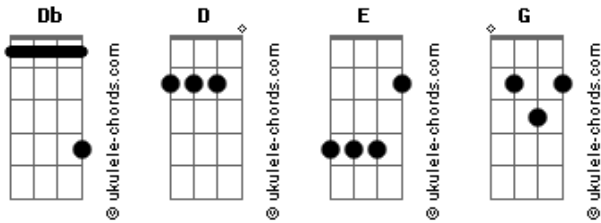

Genesis - Throwing It All Away

tom: **Db** ALBUM: Invisible Touch
TABBED BY: Martin Kelly

Tune your guitar to the notes on the tab and have fun!

VERSE

Play the intro, and add this to it. Play the whole thing twice.

CHORUS

Acordes

INTERLUDE

play this twice

ENDING

Repeat to fade

SONG GOES LIKE THIS

Intro: , Verse, Chorus, Interlude, Verse, Chorus, Ending.

Leave out the last three notes. If you don't catch my drift, listen to the song.

For a list of Guitar Tabs, contact