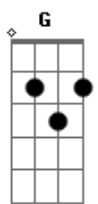

© ukulele-chords.com