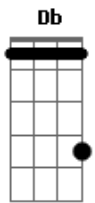

© ukulele-chords.com