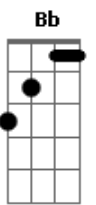

© ukulele-chords.com