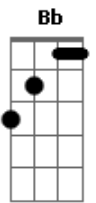

© ukulele-chords.com