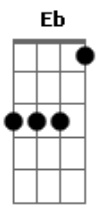

© ukulele-chords.com