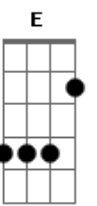

© ukulele-chords.com