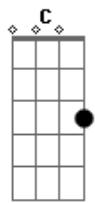

© ukulele-chords.com