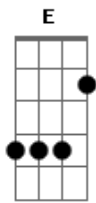

© ukulele-chords.com