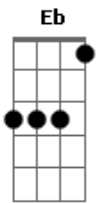

© ukulele-chords.com