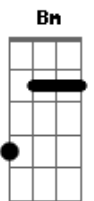

© ukulele-chords.com