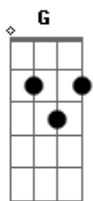

Gene Clark - Silent Crusade

Tom: G
Intro: G

G Am
I am told that my life is a clipper
F C G
The sea of time has tossed about
Am
And I know that there's only one skipper
F C G
Who can guide that ship about
Em D
Do the wakening eyes of the wondering soul
F C G
See within and then without?
Am
Silently the truth speaks more loudly
F C G
Than what falls from my mouth
G Am
Seems my dreams are the wings of a spirit
F C G
This vessel sails can't fill without
Am

From its wind comes the light of inspiration
F C G
And the darkness of doubt

Em D
Gales of anger that wane into the calm
F C G
Please take me drifting far away
Am
From the wordy and worldly explanation
F C G
Of the space we call today

Bm
Sail away
F C G
Sail away from the shore
D Em C D G
Situations, weigh the anchor once more

Bm
Sail away
F C G
Sail away from the shore
D Em C D G
Situations, weigh the anchor once more

Acordes

© ukulele-chords.com