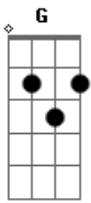

Gene Clark - Is Yours Is Mine

Tom: G
Intro: D

G D
Is yours is mine
Bm G D
Inside misunderstanding lines you have drawn
Bm G D
Maybe there's time for something more than what we've done
Am Em C
Wishing not to hold you down with iron blinds
D
This day and this time
G D
Is yours is mine
Bm G D

I walked along the walls and there I saw your name
Bm G D
I chose to spend my feelings chance, play the game
Am Em C
The stormy weather passed and left me here to find
D
That the rain and the shine
G D
Is yours is mine
(D)
G D
Is yours is mine
(D)

Acordes

© ukulele-chords.com