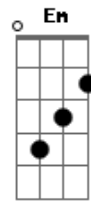

© ukulele-chords.com