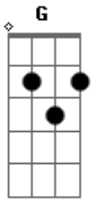

Gelpi - Sailing

tom:

Intro: Am G C F
Am G Em F

Am G C F
This days go by and I keep on sailing
Am G C F
Into a brand new sky where I never have been
Am G C F
And it felt so good and I felt so loved
Am G Em F
How I wish I could have seen before

(Am G C F)
(Am G Em F)

Am G C F
I will try my best just to keep on coming
Am G C F
I will spread my words so love keeps flowing

Am G C F
And it felt so good and I felt so loved
Am G Em F
How I wish I could have seen before

Am C F Dm
And it felt so good and I felt so loved, loved

[Solo] Am C G D
Am C G F

Am C F Dm
And it felt so good and I felt so loved, loved

Am C F Dm
And it felt so good and I felt so loved, loved

Am C F Dm
The days go by and I keep on sailing
Am C Dm
Into a brand new sky where I never have been

[Final] Am G C F
Am G Em F

Acordes

© ukulele-chords.com