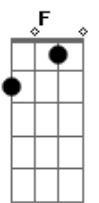

© ukulele-chords.com