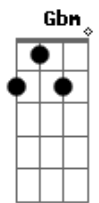

Gbm D
Lost In An Abstract Thought
E
Dazed And Distracted
Gbm D
Winded Yet Still I'm Caught
E

A
With A Fragment Of Doubt
Gbm
Slowed By Reflection But
These Moments Will Pass
D
Still

Halfway Up The Hill
Bm
My Fingers May Bleed
Gbm E
But I've Got To Get There
D
Still

A
Standing On The Hill
B
My Spirit's Released

Acordes

© ukulele-chords.com

© ukulele-chords.com

© ukulele-chords.com

© ukulele-chords.com

© ukulele-chords.com

© ukulele-chords.com

© ukulele-chords.com

© ukulele-chords.com

© ukulele-chords.com

Gbm E
But I've Got To Get There
C
Still

(F Dm G)

A E
It's Just Confusion
Em G
An Illusion
F
Easily Overdone
A E Em
Here Comes Resolution

G
Absolution
A Em
It's Not An Illusion
G
Not A Fiction
F
Easily Overcome
A Em
Here Comes Revolution
G
Absolution