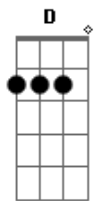

Geddy Lee - Still

tom:

Intro: F G F G A D

Gbm D
Trick Of The Light or Just
E Gbm
A Loss Of Perspective

D
Flaw In The Grand Plan Just
E
The Way It Is
Gbm D
Looks Good From A Distance But
Em
The Closer I Come

It
Gbm D
Becomes More Daunting But
E
These Moments Will Pass
D
Still

Halfway Up The Hill
Bm Gbm
My Fingers May Bleed
E
But I've Got To Get There
D
Still

A
Standing On The Hill
B
My Spirit's Released
Gbm E
But I've Got To Get There
F G A D
Still

Gbm D
Lost In An Abstract Thought
E
Dazed And Distracted
Gbm D
Winded Yet Still I'm Caught
E

A
With A Fragment Of Doubt
Gbm
Slowed By Reflection But
These Moments Will Pass
D
Still

Halfway Up The Hill
Bm
My Fingers May Bleed
Gbm E
But I've Got To Get There
D
Still

A
Standing On The Hill
B
My Spirit's Released

Acordes

© ukulele-chords.com