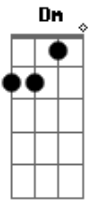

© ukulele-chords.com

© ukulele-chords.com

© ukulele-chords.com

Gbm E
But I've Got To Get There
C
Still

(F Dm G)

A E
It's Just Confusion
Em G
An Illusion
F
Easily Overdone
A E Em
Here Comes Resolution

G
Absolution
A Em
It's Not An Illusion
G
Not A Fiction
F
Easily Overcome
A Em
Here Comes Revolution
G
Absolution

Gbm
Trick Of The Light
D
Or Just
E Gbm
Too Much Perspective

D
Looks Good From A Distance But
E
The Closer I Come It
Gbm
Becomes More Daunting
D
But

E F G
These Moments Will Pass
D
Still

A
Standing On The Hill
B
My Fingers May Bleed
Gbm E
But I've Got To Get There
C
Still

A
Standing On The Hill
B
My Spirit's Released
Gbm E
But I've Got To Get There
F
Still

[Final] G F G
A D

© ukulele-chords.com

© ukulele-chords.com