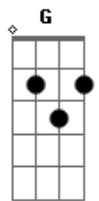

© ukulele-chords.com