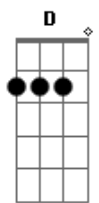

Geddy Lee - Still

tom:

Intro: F G F G A D

Gbm D
Trick Of The Light or Just
E Gbm
A Loss Of Perspective

D
Flaw In The Grand Plan Just
E

The Way It Is
Gbm D
Looks Good From A Distance But
Em
The Closer I Come

It
Gbm D
Becomes More Daunting But
E
These Moments Will Pass
D
Still

Halfway Up The Hill
Bm Gbm
My Fingers May Bleed
E
But I've Got To Get There
D
Still

A
Standing On The Hill
B
My Spirit's Released
Gbm E
But I've Got To Get There
F G A D
Still

Gbm D
Lost In An Abstract Thought
E
Dazed And Distracted
Gbm D
Winded Yet Still I'm Caught
E

A
With A Fragment Of Doubt
Gbm
Slowed By Reflection But
These Moments Will Pass
D
Still

Halfway Up The Hill
Bm
My Fingers May Bleed
Gbm E
But I've Got To Get There
D
Still

A
Standing On The Hill
B
My Spirit's Released

Acordes

© ukulele-chords.com