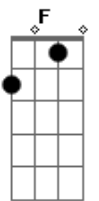

© ukulele-chords.com