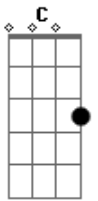

Gas Giants - You're Absolutely

tom:

Intro: Am E Am F
C E Am F

C E Am F
Perhaps you've noticed something strange that I've found
C E Am F
You're absolutely I can't help but fall around
C E Am F
Look around the park do you hear those little sounds
C E Am F
The quiet screaming and the lonely laughter falling round
G F C
Peeling in the sidewalk there's a pain behind the curse
G F
Reeling in the aftershock I can't help it
C Am E Am F C E Am F
It's only getting worse
C E Am F
I need to tell you hat I heard the other day
C E Am F
They're painting over us and digging up our graves
C E Am F
If I try to shut the screaming out the laughter starts again
C E Am F
I hate to put the fires down while drowning in the flame
G F C
And I'll be leaving in the morning gotta try to shed this
curse

C G F
It's only getting worse

C
It's only getting worse

C
It's only getting worse

Acordes

© ukulele-chords.com

© ukulele-chords.com

© ukulele-chords.com

© ukulele-chords.com