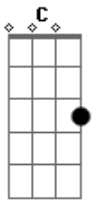

© ukulele-chords.com