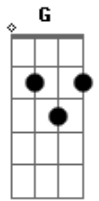

Gas Giants - You're Absolutely

tom:

Intro: Am E Am F
C E Am F

C E Am F
Perhaps you've noticed something strange that I've found
C E Am F
You're absolutely I can't help but fall around
C E Am F
Look around the park do you hear those little sounds
C E Am F
The quiet screaming and the lonely laughter falling round
G F C
Peeling in the sidewalk there's a pain behind the curse
G F
Reeling in the aftershock I can't help it
C Am E Am F C E Am F
It's only getting worse
C E Am F
I need to tell you hat I heard the other day
C E Am F
They're painting over us and digging up our graves
C E Am F
If I try to shut the screaming out the laughter starts again
C E Am F
I hate to put the fires down while drowning in the flame
G F C
And I'll be leaving in the morning gotta try to shed this
curse

C G F
It's only getting worse

C
It's only getting worse

C
It's only getting worse

Acordes

© ukulele-chords.com

© ukulele-chords.com

© ukulele-chords.com

© ukulele-chords.com