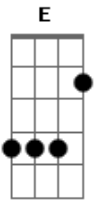

Gas Giants - You're Absolutely

tom:

Intro: Am E Am F
C E Am F

C E Am F
Perhaps you've noticed something strange that I've found
C E Am F
You're absolutely I can't help but fall around
C E Am F
Look around the park do you hear those little sounds
C E Am F
The quiet screaming and the lonely laughter falling round
G F C
Peeling in the sidewalk there's a pain behind the curse
G F
Reeling in the aftershock I can't help it
C Am E Am F C E Am F
It's only getting worse
C E Am F
I need to tell you hat I heard the other day
C E Am F
They're painting over us and digging up our graves
C E Am F
If I try to shut the screaming out the laughter starts again
C E Am F
I hate to put the fires down while drowning in the flame
G F C
And I'll be leaving in the morning gotta try to shed this
curse

C G F
It's only getting worse

C
It's only getting worse

C
It's only getting worse

Acordes

© ukulele-chords.com

© ukulele-chords.com

© ukulele-chords.com

© ukulele-chords.com