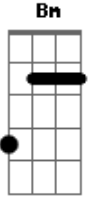

© ukulele-chords.com