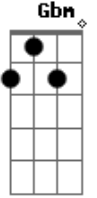

© ukulele-chords.com