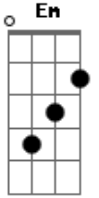

© ukulele-chords.com