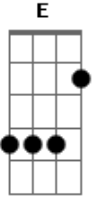

© ukulele-chords.com