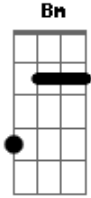

© ukulele-chords.com

© ukulele-chords.com