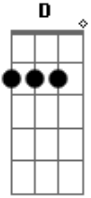

© ukulele-chords.com

© ukulele-chords.com