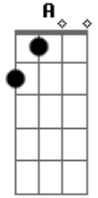

Gary Moore - No Reason To Cry

tom:

Intro: A D A Gbm
 Bm A Gbm Bm
 A E Gbm A
 E D A E A

If you could see inside my heart
 You'd see a loneliness right from the start
 Feels like laughing love has passed me by
 These days i need no reason to cry

If you could feel the way i feel
 You'd know that every word i say is real
 Seems like laughing love can pass you by

These days i need no reason to cry

I always knew i would have to let you go
 The years go by and the only thing i know
 Is that i love you still

If i could see your face today
 Then all the emptiness'd be far away
 All the loneliness would pass me by
 Then i would have no reason to cry

[Solo Final] A D A Gbm
 Bm A Gbm Bm
 A E Gbm A
 E D A E A

Acordes