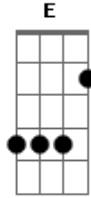

© ukulele-chords.com

© ukulele-chords.com