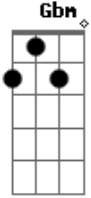

© ukulele-chords.com

© ukulele-chords.com