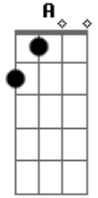

Gary Moore - No Reason To Cry

tom:

Intro: A D A Gbm
Bm A Gbm Bm
A E Gbm A
E D A E A

If you could see inside my heart
You'd see a loneliness right from the start
Feels like laughing love has passed me by
These days i need no reason to cry

If you could feel the way i feel
You'd know that every word i say is real
Seems like laughing love can pass you by

These days i need no reason to cry

I always knew i would have to let you go
The years go by and the only thing i know
Is that i love you still

If i could see your face today
Then all the emptiness'd be far away
All the loneliness would pass me by
Then i would have no reason to cry

[Solo Final] A D A Gbm
Bm A Gbm Bm
A E Gbm A
E D A E A

Acordes

© ukulele-chords.com