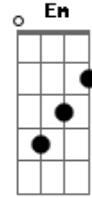

© ukulele-chords.com

© ukulele-chords.com