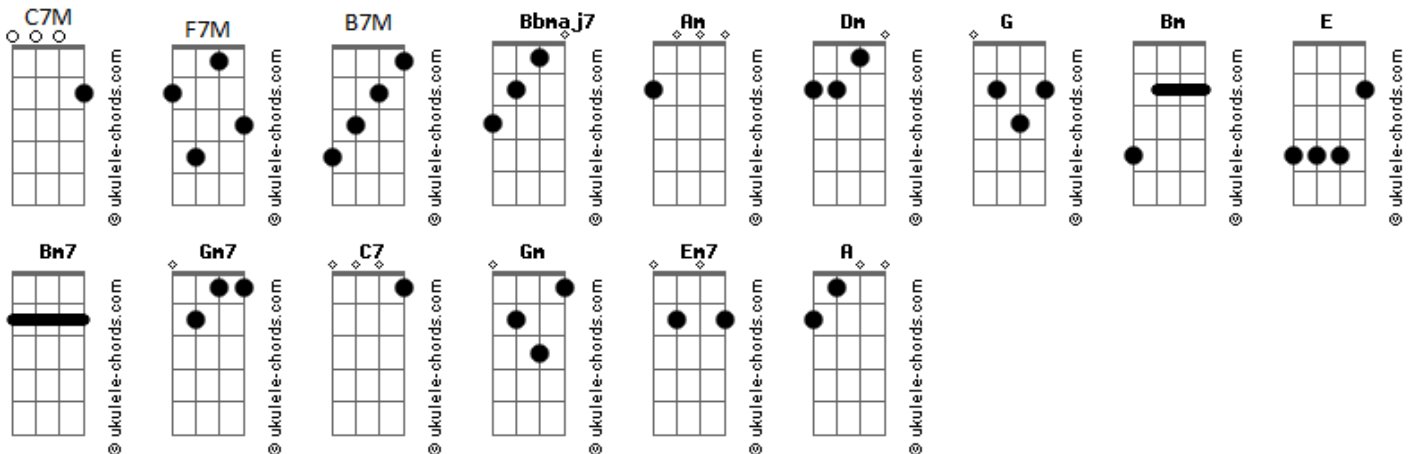

# Gary Moore - In My Dreams

tom:

Intro: Am Dm G C7M F7M  
Dm Bm E Am

Am Dm  
Every night I lie in bed  
G C7M  
Try to rest my weary head  
F7M Dm  
Wishing you were here by me  
Bm7 E  
To end this misery

[Refrão]

Am  
Every night  
Dm G  
I'll see you in my dreams  
C7M F7M  
Every time it seems  
Dm Bm7 E  
That we'd belong together

Am  
And I know  
Dm G  
No matter where you are  
C7M F7M  
Underneath the stars  
Bm7 E Am  
I'll see you in my dreams

[Segunda Parte]

Am Dm  
Every night I lie awake  
G C7M  
I'm praying that my heart won't break  
F7M Dm  
I'm wishing you were here by me  
B7M E  
To end my misery

[Refrão]

## Acordes

Am  
Every night  
Dm G  
I'll see you in my dreams  
C7M F7M  
Every time it seems  
Dm Bm7 E  
That we'd belong together

Am  
And I know  
Dm G  
No matter where you are  
C7M F7M  
Underneath the stars  
Bm7 E Am  
I'll see you in my dreams