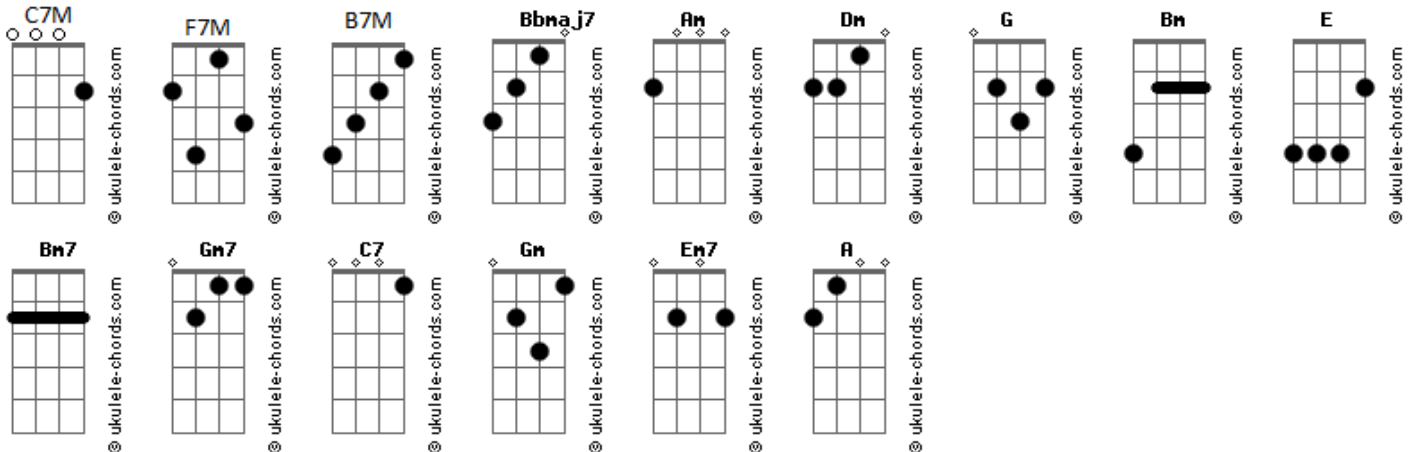

Gary Moore - In My Dreams

tom:

Intro: Am Dm G C7M F7M
Dm Bm E Am

Am Dm
Every night I lie in bed
G C7M
Try to rest my weary head
F7M Dm
Wishing you were here by me
Bm7 E
To end this misery

[Refrão]

Am
Every night
Dm G
I'll see you in my dreams
C7M F7M
Every time it seems
Dm Bm7 E
That we'd belong together

Am
And I know
Dm G
No matter where you are
C7M F7M
Underneath the stars
Bm7 E Am
I'll see you in my dreams

[Segunda Parte]

Am Dm
Every night I lie awake
G C7M
I'm praying that my heart won't break
F7M Dm
I'm wishing you were here by me
B7M E
To end my misery

[Refrão]

Acordes

Am
Every night
Dm G
I'll see you in my dreams
C7M F7M
Every time it seems
Dm Bm7 E
That we'd belong together

Am
And I know
Dm G
No matter where you are
C7M F7M
Underneath the stars
Bm7 E Am
I'll see you in my dreams

[Solo] Dm Gm7 C7 F7M
Bb7M Gm Em7 A
Dm Gm C7 F7M Bb7M Gm E

[Refrão]

Am
Every night
Dm G
I'll see you in my dreams
C7M F7M
Every time it seems
Dm Bm7 E
That we'd belong together

Am
And I know
Dm G
No matter where you are
C7M F7M
Underneath the stars
Bm7 E Am Bm7 E
I'll see you in my dreams