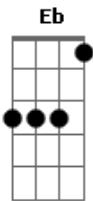

Gary Hughes - It Most Be Love

tom:
C (forma dos acordes no tom de Db)

Afinação: Eb Ab Db Gb Bb Eb

Intro: Db Ab Bbm Gb
Db Ab Bbm Gb

[Primeira Parte]

Db Ab
It happened tonight
Bbm Gb
How could I have known
Db Ab
That something walked in
Bbm Gb
From out of the cold
Db Ab
It called me by name
Fm Gb
Aimed and whispered, "Fire away"
Db Ab
I knew something wasn't right
Fm Gb
In my bones
Ab Gb Bbm
I'm safe in your arms tonight
Ab
Or so I was told
Ab Gb
What use is my alibi
Ebm Fm
When touch sends me reeling
Gb Ab
What could I be feeling?

[Segunda Parte]

Db Ab
You step from your dress
Bbm Gb
It sees you begin
Db Ab
The silk on your legs
Bbm Gb
The lace on your skin
Db Ab

Acordes

It forces my hands
Fm Gb
Turns to blow my mind away
Db Ab
Got me shaking right down
Fm Gb
To my toes
Ab Gb
It took me apart tonight
Bbm Ab
And burned to the bone
Ab Gb
It gave you my heart tonight
Ebm Fm
There's just no deceiving
Gb Ab
No useless appealing

[Refrão]

Db
It must be love, stealing
Bbm Bbm Ab
It must be love, thief in the night
Gb Ab
It must be love
Bbm Ab
It must be love
Gb Db
When the going gets this rough
Bbm Cm
It must be love
Db A
Cause you're all I'm thinking of
Ab
Night and day
Eb
I just can't switch you off
Gb
Oh yeah
Ab
Feels like I'm falling
Db
It must be love, stealing
Bbm Bbm Ab
It must be love, thief in the night
Gb Ab Bbm Ab
It must be love, that makes it mean
Gb
So much to me
Db
It must be love, feeling
B
It must be love, holding you tight
Bbm F Ab
It must be more than destiny
Eb
(It must be love)
Gb
Oh yeah
Ab A
It feels like it's love to me

[Solo] Bbm F Ab Eb

Gb
Oh yeah
Ab Db
It feels like it's love to me

[Final] B Bbm A B Db

© ukulele-chords.com

© ukulele-chords.com

© ukulele-chords.com

© ukulele-chords.com

© ukulele-chords.com