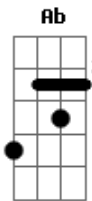

Gary Hughes - It Most Be Love

tom:
C (forma dos acordes no tom de Db)

Afinação: Eb Ab Db Gb Bb Eb

Intro: Db Ab Bbm Gb
Db Ab Bbm Gb

[Primeira Parte]

Db Ab
It happened tonight
Bbm Gb
How could I have known
Db Ab
That something walked in
Bbm Gb
From out of the cold
Db Ab
It called me by name
Fm Gb
Aimed and whispered, "Fire away"
Db Ab
I knew something wasn't right
Fm Gb
In my bones
Ab Gb Bbm
I'm safe in your arms tonight
Ab
Or so I was told
Ab Gb
What use is my alibi
Ebm Fm
When touch sends me reeling
Gb Ab
What could I be feeling?

[Segunda Parte]

Db Ab
You step from your dress
Bbm Gb
It sees you begin
Db Ab
The silk on your legs
Bbm Gb
The lace on your skin
Db Ab

Acordes

It forces my hands
Fm Gb
Turns to blow my mind away
Db Ab
Got me shaking right down
Fm Gb
To my toes
Ab Gb
It took me apart tonight
Bbm Ab
And burned to the bone
Ab Gb
It gave you my heart tonight
Ebm Fm
There's just no deceiving
Gb Ab
No useless appealing

[Refrão]

Db
It must be love, stealing
Bbm Bbm Ab
It must be love, thief in the night
Gb Ab
It must be love
Bbm Ab
It must be love
Gb Db
When the going gets this rough
Bbm Cm
It must be love
Db A
Cause you're all I'm thinking of
Ab
Night and day
Eb
I just can't switch you off
Gb
Oh yeah
Ab
Feels like I'm falling
Db
It must be love, stealing
Bbm Bbm Ab
It must be love, thief in the night
Gb Ab Bbm Ab
It must be love, that makes it mean
Gb
So much to me
Db
It must be love, feeling
B
It must be love, holding you tight
Bbm F Ab
It must be more than destiny
Eb
(It must be love)
Gb
Oh yeah
Ab A
It feels like it's love to me

[Solo] Bbm F Ab Eb

Gb
Oh yeah
Ab Db
It feels like it's love to me

[Final] B Bbm A B Db

© ukulele-chords.com

© ukulele-chords.com

© ukulele-chords.com

© ukulele-chords.com

© ukulele-chords.com