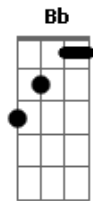

Gary Hughes - It Most Be Love

tom:
C (forma dos acordes no tom de Db)

Afinação: Eb Ab Db Gb Bb Eb

Intro: Db Ab Bbm Gb
Db Ab Bbm Gb

[Primeira Parte]

Db Ab
It happened tonight
Bbm Gb
How could I have known
Db Ab
That something walked in
Bbm Gb
From out of the cold
Db Ab
It called me by name
Fm Gb
Aimed and whispered, "Fire away"
Db Ab
I knew something wasn't right
Fm Gb
In my bones
Ab Gb Bbm
I'm safe in your arms tonight
Ab
Or so I was told
Ab Gb
What use is my alibi
Ebm Fm
When touch sends me reeling
Gb Ab
What could I be feeling?

[Segunda Parte]

Db Ab
You step from your dress
Bbm Gb
It sees you begin
Db Ab
The silk on your legs
Bbm Gb
The lace on your skin
Db Ab

Acordes

It forces my hands
Fm Gb
Turns to blow my mind away
Db Ab
Got me shaking right down
Fm Gb
To my toes
Ab Gb
It took me apart tonight
Bbm Ab
And burned to the bone
Ab Gb
It gave you my heart tonight
Ebm Fm
There's just no deceiving
Gb Ab
No useless appealing

[Refrão]

Db
It must be love, stealing
Bbm Bbm Ab
It must be love, thief in the night
Gb Ab
It must be love
Bbm Ab
It must be love
Gb Db
When the going gets this rough
Bbm Cm
It must be love
Db A
Cause you're all I'm thinking of
Ab
Night and day
Eb
I just can't switch you off
Gb
Oh yeah
Ab
Feels like I'm falling
Db
It must be love, stealing
Bbm Bbm Ab
It must be love, thief in the night
Gb Ab Bbm Ab
It must be love, that makes it mean
Gb
So much to me
Db
It must be love, feeling
B
It must be love, holding you tight
Bbm F Ab
It must be more than destiny
Eb
(It must be love)
Gb
Oh yeah
Ab A
It feels like it's love to me

[Solo] Bbm F Ab Eb

Gb
Oh yeah
Ab Db
It feels like it's love to me

[Final] B Bbm A B Db

© ukulele-chords.com

© ukulele-chords.com

© ukulele-chords.com

© ukulele-chords.com

© ukulele-chords.com