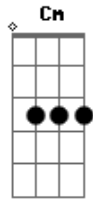

© ukulele-chords.com