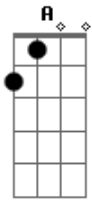

© ukulele-chords.com