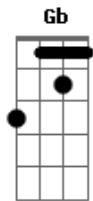

Gary Hughes - It Most Be Love

tom:
C (forma dos acordes no tom de Db)

Afinação: Eb Ab Db Gb Bb Eb

Intro: Db Ab Bbm Gb
Db Ab Bbm Gb

[Primeira Parte]

Db Ab
It happened tonight
Bbm Gb
How could I have known
Db Ab
That something walked in
Bbm Gb
From out of the cold
Db Ab
It called me by name
Fm Gb
Aimed and whispered, "Fire away"
Db Ab
I knew something wasn't right
Fm Gb
In my bones
Ab Gb Bbm
I'm safe in your arms tonight
Ab
Or so I was told
Ab Gb
What use is my alibi
Ebm Fm
When touch sends me reeling
Gb Ab
What could I be feeling?

[Segunda Parte]

Db Ab
You step from your dress
Bbm Gb
It sees you begin
Db Ab
The silk on your legs
Bbm Gb
The lace on your skin
Db Ab

Acordes

It forces my hands
Fm Gb
Turns to blow my mind away
Db Ab
Got me shaking right down
Fm Gb
To my toes
Ab Gb
It took me apart tonight
Bbm Ab
And burned to the bone
Ab Gb
It gave you my heart tonight
Ebm Fm
There's just no deceiving
Gb Ab
No useless appealing

[Refrão]

Db
It must be love, stealing
Bbm Bbm Ab
It must be love, thief in the night
Gb Ab
It must be love
Bbm Ab
It must be love
Gb Db
When the going gets this rough
Bbm Cm
It must be love
Db A
Cause you're all I'm thinking of
Ab
Night and day
Eb
I just can't switch you off
Gb
Oh yeah
Ab
Feels like I'm falling
Db
It must be love, stealing
Bbm Bbm Ab
It must be love, thief in the night
Gb Ab Bbm Ab
It must be love, that makes it mean
Gb
So much to me
Db
It must be love, feeling
B
It must be love, holding you tight
Bbm F Ab
It must be more than destiny
Eb
(It must be love)
Gb
Oh yeah
Ab A
It feels like it's love to me

[Solo] Bbm F Ab Eb

Gb
Oh yeah
Ab Db
It feels like it's love to me

[Final] B Bbm A B Db

© ukulele-chords.com

© ukulele-chords.com

© ukulele-chords.com

© ukulele-chords.com

© ukulele-chords.com