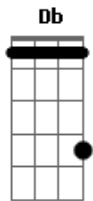

© ukulele-chords.com