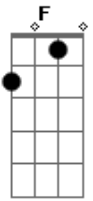

© ukulele-chords.com