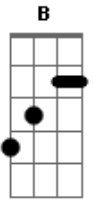

© ukulele-chords.com