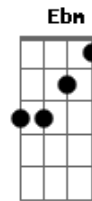

© ukulele-chords.com