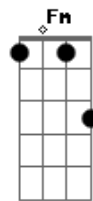

© ukulele-chords.com