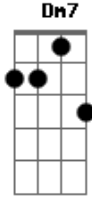

© ukulele-chords.com