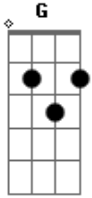

© ukulele-chords.com