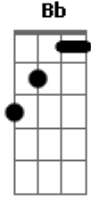

© ukulele-chords.com