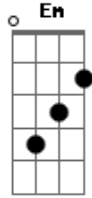

© ukulele-chords.com