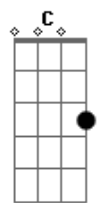

© ukulele-chords.com