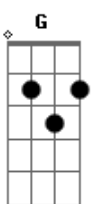

© ukulele-chords.com