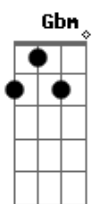

© ukulele-chords.com