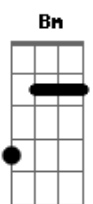

Gary Allan - Smoke Rings In The Dark

Tom: D

INTRO

```
E|-----|
B|-----|
G|-----|
D|-----5/7---7\7\--4-----|repetir 2x
A|-----5h7-----|
E|--5h7-----|
```

^D
I wanna make you tell me
^{Bm}
what I've come to understand
^{Em}
You're a certain kind of woman
^G
I'm a different kind of man

^{Em} ^{Bm}
All I'm taking with me
^{Gbm} ^G
are the pieces of my heart
^C ^G ^D
And all I'll leave are smoke rings in the dark

^D ^{Bm} ^{Em} ^G

^D
The rain falls where it wants to
^{Bm}
The wind blows where it will
^{Em}
Everything on earth goes somewhere
^G
but I swear I'm standing still

^D
So I'm not gonna wake you
^{Bm}
I'll go easy on your heart
^{Em} ^G
I'll just touch your face and drift away
^D ^A ^G
like smoke rings in the dark

(repete refrão)

uhu...

^D ^{Bm} ^D ^{Bm}

Acordes

© ukulele-chords.com