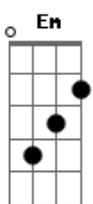

© ukulele-chords.com