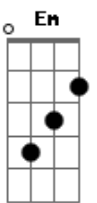

© ukulele-chords.com