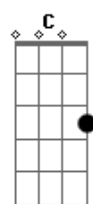

© ukulele-chords.com