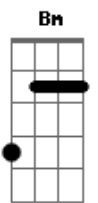

© ukulele-chords.com