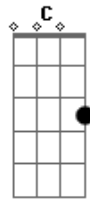

Garth Brooks - You Can't Help Who You Love

Tom: G

G
 It's one am
 Em
 And he's still not in
 C D G
 you wonder when enough's enough
 G
 'Cause this ain't new
 Em
 But what do you do
 C D G
 When you can't help who you love

 G
 So you drive to town
 Em
 And you ask around
 C D G
 Scared of what you're thinking of
 G
 Has he been hurt
 Em
 Has he been with her
 C D G
 'Cause you can't help who you love

G
 C F C
 You hear the voices calling
 C F C G
 As you walk among the fallen and betrayed
 C F C
 And you know it's gonna break you
 C F C G
 Still you follow where it takes you anyway
 D
 'Cause you ain't got no say
 G
 It's a long ride home
 Em
 When you're all alone
 C D G
 'Cause you can't help who you love

Repete Refrão

G
 You should leave
 Em
 But I believe
 C D Em
 You can't help who you love
 C D G
 You can't help who you love

Acordes

© ukulele-chords.com

© ukulele-chords.com

© ukulele-chords.com

© ukulele-chords.com