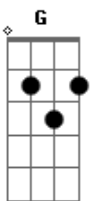

Garth Brooks - Please Operator (Could You Trace This Call)

Tom: C

Please operator

Could you trace this call

Find out where I'm drinkin'

Which dirty beer hall

Send a cab driver

To call for me here

To call for me here

I'll be beside myself

Pourin' down beer

Repete e termina

Acordes

© ukulele-chords.com

© ukulele-chords.com

© ukulele-chords.com