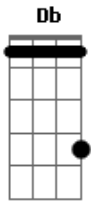

© ukulele-chords.com