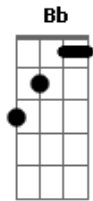

Garth Brooks - Beer Run

Tom: G
Intro: G --- C - G --- D - G --- C - G --- D G

G
Twenty-five minutes past quitting time
Seven of us crammed into that truck of mine
G
Payin' no attention to them highway signs
Ninety mile an hour toward the county line
C B Bb A
Oh Quick sack, twelve pack, back again
G D D G
Its a B-double E-double R-U-N

B
Oh I can't stop thinkin' what the Hell they were drinkin'
Em
When they made this county dry
B
I got a week long thirst and to make it worse
C D
Lord its my turn to drive

Repete introdução

G
Oh laughin' and a braggin' and a carryin' on
D G
We loaded up the wagons and we're headin' home
G
I guess half a dozen cases doesn't last that long
D G
Come tomorrow morning it'll be all gone
C B Bb A
And its turn around, leave town, sounds again
G D D G
Like a B-double E-double R-U-N
G D D G
Ohh Like a B-double E-double R-U-N

Repete introdução e fade-out.

Acordes

© ukulele-chords.com

© ukulele-chords.com

© ukulele-chords.com

© ukulele-chords.com

© ukulele-chords.com

© ukulele-chords.com