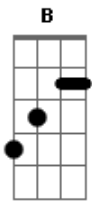

Garth Brooks - Beer Run

Tom: G
Intro: G --- C - G --- D - G --- C - G --- D G

G
Twenty-five minutes past quitting time
Seven of us crammed into that truck of mine
G
Payin' no attention to them highway signs
Ninety mile an hour toward the county line
C B Bb A
Oh Quick sack, twelve pack, back again
G D D G
Its a B-double E-double R-U-N

B
Oh I can't stop thinkin' what the Hell they were drinkin'
Em
When they made this county dry
B
I got a week long thirst and to make it worse
C D
Lord its my turn to drive

Repete introdução

G
Oh laughin' and a braggin' and a carryin' on
D G
We loaded up the wagons and we're headin' home
G
I guess half a dozen cases doesn't last that long
D G
Come tomorrow morning it'll be all gone
C B Bb A
And its turn around, leave town, sounds again
G D D G
Like a B-double E-double R-U-N
G D D G
Ohh Like a B-double E-double R-U-N

Repete introdução e fade-out.

Acordes

© ukulele-chords.com

© ukulele-chords.com

© ukulele-chords.com

© ukulele-chords.com

© ukulele-chords.com

© ukulele-chords.com