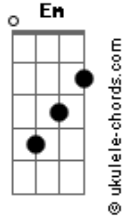

Garé - Joy Machine

tom:

Intro: F G Am G
F G C
G Am C

F7M G
The Sun is gone, everyone
Am

Is getting ready
G

Today is the day

F7M G C G Am
And I am still here at work, but that's ok

C F
But if I'm not here right now
G C G

Dreams will get out of the way

Am F C
No matter where and how I am

Em
I will do my best

Am F C
I'm an important part of the joy machine

G
And I am in full swing

Am F C
Count on me to make your life better

Em Am
My job is to be good at it

F C
No matter where and how you are

G
Don't turn off the machine (again)

(F G Am G)

Acordes

(F G C)
(G Am C)

F7M G Am
The Sun is gone, everyone is getting ready
G

Today is the day

F7M G C G Am
And I am still here at work, but that's OK

C F
But if I'm not here right now
G C G

Dreams will get out of the way

Am F C Em
No matter where and how I am, I will do my

Am F C
I'm an important part of the joy machine

G
And I am in full swing

Am F C
Count on me to make your life better

Em Am
My job is to be good at it

F C
No matter where and how you are

G
Don't turn off the machine

Am F C
No matter where and how I am

Em
I will do my best

Am F C
No matter where and how you are

G
Don't turn off the machine