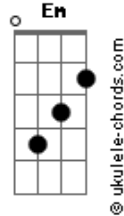

Garé - Joy Machine

tom:

Intro: F G Am G
F G C
G Am C

F7M G
The Sun is gone, everyone
Am

Is getting ready
G

Today is the day

F7M G C G Am
And I am still here at work, but that's ok

C F
But if I'm not here right now
G C G

Dreams will get out of the way

Am F C
No matter where and how I am

Em
I will do my best

Am F C
I'm an important part of the joy machine
G

And I am in full swing

Am F C
Count on me to make your life better
Em Am

My job is to be good at it

F C
No matter where and how you are
G

Don't turn off the machine (again)

(F G Am G)

Acordes

(F G C)
(G Am C)

F7M G Am
The Sun is gone, everyone is getting ready
G

Today is the day

F7M G C G Am
And I am still here at work, but that's OK

C F
But if I'm not here right now
G C G

Dreams will get out of the way

Am F C Em
No matter where and how I am, I will do my

Am F C
I'm an important part of the joy machine
G

And I am in full swing

Am F C
Count on me to make your life better
Em Am

My job is to be good at it

F C
No matter where and how you are
G

Don't turn off the machine

Am F C
No matter where and how I am
Em

I will do my best

Am F C
No matter where and how you are
G

Don't turn off the machine