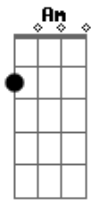

© ukulele-chords.com