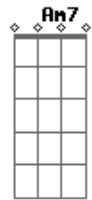

© ukulele-chords.com