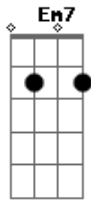

B7

Seu destino é a vida eterna

[Solo] Em7 Bm7 Am7 B7

Acordes

© ukulele-chords.com

© ukulele-chords.com

© ukulele-chords.com

© ukulele-chords.com