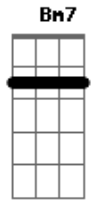

© ukulele-chords.com