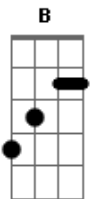

C Am
I even stared at the sky
G
hoping to get closer
Gb G C Am
In the morning walk
G
I walk near the edge

Gb G C
In the morning walk
Am C
I walk near the edge
Am C
In the morning walk
Am C Am
I walk near the edge

G C Am
Many streams
G
that turn into rivers
Gb G C Am
In the morning walk
G F#-G
I walk near the edge

C Am
I even stared at the sky
G
hoping to get closer
Gb G C Am
In the morning walk
G
I walk near the edge
Gb G Am
In the morning walk
C Em
I walk near the edge
G Am
In the morning walk
C Em G
I walk near the edge

(A B C)

Acordes

© ukulele-chords.com

© ukulele-chords.com

© ukulele-chords.com

© ukulele-chords.com

© ukulele-chords.com

© ukulele-chords.com