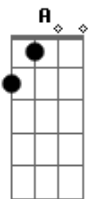

G C Am
Many streams
G
that turn into rivers
Gb G C Am
In the morning walk
G F#-G
I walk near the edge

C Am
I even stared at the sky
G
hoping to get closer
Gb G C Am
In the morning walk
G
I walk near the edge
Gb G Am
In the morning walk
C Em
I walk near the edge
G Am
In the morning walk
C Em G
I walk near the edge

(A B C)

Acordes

© ukulele-chords.com

© ukulele-chords.com

© ukulele-chords.com

© ukulele-chords.com

© ukulele-chords.com

© ukulele-chords.com