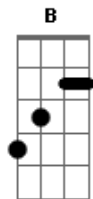

C Am
I even stared at the sky
G
hoping to get closer
Gb G C Am
In the morning walk
G
I walk near the edge

Gb G C
In the morning walk
Am C
I walk near the edge
Am C
In the morning walk
Am C Am
I walk near the edge

G C Am
Many streams
G
that turn into rivers
Gb G C Am
In the morning walk
G F#-G
I walk near the edge

C Am
I even stared at the sky
G
hoping to get closer
Gb G C Am
In the morning walk
G
I walk near the edge
Gb G Am
In the morning walk
C Em
I walk near the edge
G Am
In the morning walk
C Em G
I walk near the edge

(A B C)

Acordes

© ukulele-chords.com

© ukulele-chords.com

© ukulele-chords.com

© ukulele-chords.com

© ukulele-chords.com

© ukulele-chords.com