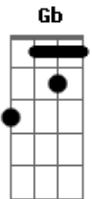

C Am
I even stared at the sky
G
hoping to get closer
Gb G C Am
In the morning walk
G
I walk near the edge

Gb G C
In the morning walk
Am C
I walk near the edge
Am C
In the morning walk
Am C Am
I walk near the edge

G C Am
Many streams
G
that turn into rivers
Gb G C Am
In the morning walk
G F#-G
I walk near the edge

C Am
I even stared at the sky
G
hoping to get closer
Gb G C Am
In the morning walk
G
I walk near the edge
Gb G Am
In the morning walk
C Em
I walk near the edge
G Am
In the morning walk
C Em G
I walk near the edge

(A B C)

Acordes

© ukulele-chords.com

© ukulele-chords.com

© ukulele-chords.com

© ukulele-chords.com

© ukulele-chords.com

© ukulele-chords.com