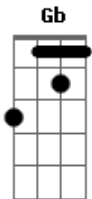

C Am
I even stared at the sky
G
hoping to get closer
Gb G C Am
In the morning walk
G
I walk near the edge

Gb G C
In the morning walk
Am C
I walk near the edge
Am C
In the morning walk
Am C Am
I walk near the edge

G C Am
Many streams
G
that turn into rivers
Gb G C Am
In the morning walk
G F#-G
I walk near the edge

C Am
I even stared at the sky
G
hoping to get closer
Gb G C Am
In the morning walk
G
I walk near the edge
Gb G Am
In the morning walk
C Em
I walk near the edge
G Am
In the morning walk
C Em G
I walk near the edge

(A B C)

Acordes

© ukulele-chords.com

© ukulele-chords.com

© ukulele-chords.com

© ukulele-chords.com

© ukulele-chords.com

© ukulele-chords.com