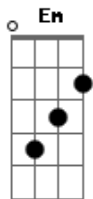

Garage Fuzz - Morning Walk

tom:

Intro: C Am C Am
C Am C Am C

C Am
All I need is to have you here
G Gb G
You make me flow, so sweet too see
C Am
All I know is that you make me numb

G C Am
Many streams
G
that turn into rivers
Gb G C Am
In the morning walk
G Gb G
I walk near the edge

C Am
I even stared at the sky
G
hoping to get closer
Gb G C Am
In the morning walk
G
I walk near the edge

Gb G C
In the morning walk
Am C
I walk near the edge
Am C
In the morning walk
Am C Am
I walk near the edge

G C Am
Many streams
G
that turn into rivers
Gb G C Am
In the morning walk
G F#-G
I walk near the edge

C Am
I even stared at the sky
G
hoping to get closer
Gb G C Am
In the morning walk
G
I walk near the edge
Gb G Am
In the morning walk
C Em
I walk near the edge
G Am
In the morning walk
C Em G
I walk near the edge

(A B C)

Acordes

© ukulele-chords.com

© ukulele-chords.com

© ukulele-chords.com

© ukulele-chords.com

© ukulele-chords.com

© ukulele-chords.com