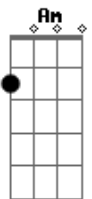

G C Am
Many streams
G
that turn into rivers
Gb G C Am
In the morning walk
G F#-G
I walk near the edge

C Am
I even stared at the sky
G
hoping to get closer
Gb G C Am
In the morning walk
G
I walk near the edge
Gb G Am
In the morning walk
C Em
I walk near the edge
G Am
In the morning walk
C Em G
I walk near the edge

(A B C)

Acordes

© ukulele-chords.com

© ukulele-chords.com

© ukulele-chords.com

© ukulele-chords.com

© ukulele-chords.com

© ukulele-chords.com