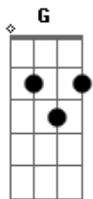

C Am
All I need is to have you here
G Gb G
You make me flow, so sweet too see
C Am
All I know is that you make me numb

G C Am
Many streams
G
that turn into rivers
Gb G C Am
In the morning walk
G Gb G
I walk near the edge

C Am
I even stared at the sky
G
hoping to get closer
Gb G C Am
In the morning walk
G
I walk near the edge

Gb G C
In the morning walk
Am C
I walk near the edge
Am C
In the morning walk
Am C Am
I walk near the edge

C Am
All I need is to have you here
G Gb G
You make me flow, so sweet too see
C Am
All I know is that you make me numb

Em G C Am
I can't decide what is the best thing
G C Am
Where am I? Where am I? Where am I? Where am I?
C Am
And time will take you
G C Am G
And time will take you so slowly and too far

C Am C
And everyone at his own speed but I will take any
Em G C
Where am I? Where am I? Where am I? Where am I?
Am G C Am
And everyone at his own speed but I'll take any
C
But I'll take any
(Am C Em G)
(Am C Em G)

Am B C Am B
If is life that we spend day after day

B C Am B
If is time that we spend losing all my sense

B C Am
to bring you close to my heart
B C Am B
In my mind you have a taste taking all my senses
C Am
All I need is to have you here
G Gb G
You make me flow, so sweet too see
C Am
All I know is that you make me numb

G C Am
Many streams
G
that turn into rivers
Gb G C Am
In the morning walk
G F#-G
I walk near the edge

C Am
I even stared at the sky
G
hoping to get closer
Gb G C Am
In the morning walk
G
I walk near the edge
Gb G Am
In the morning walk
C Em
I walk near the edge
G Am
In the morning walk
C Em G
I walk near the edge

(A B C)

Acordes

© ukulele-chords.com