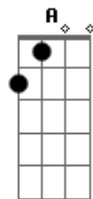

G C Am
Many streams
G
that turn into rivers
Gb G C Am
In the morning walk
G F#-G
I walk near the edge

C Am
I even stared at the sky
G
hoping to get closer
Gb G C Am
In the morning walk
G
I walk near the edge
Gb G Am
In the morning walk
C Em
I walk near the edge
G Am
In the morning walk
C Em G
I walk near the edge

(A B C)

Acordes

© ukulele-chords.com

© ukulele-chords.com

© ukulele-chords.com

© ukulele-chords.com

© ukulele-chords.com

© ukulele-chords.com