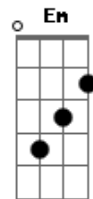

C Am
I even stared at the sky
G
hoping to get closer
Gb G C Am
In the morning walk
G
I walk near the edge

Gb G C
In the morning walk
Am C
I walk near the edge
Am C
In the morning walk
Am C Am
I walk near the edge

G C Am
Many streams
G
that turn into rivers
Gb G C Am
In the morning walk
G F#-G
I walk near the edge

C Am
I even stared at the sky
G
hoping to get closer
Gb G C Am
In the morning walk
G
I walk near the edge
Gb G Am
In the morning walk
C Em
I walk near the edge
G Am
In the morning walk
C Em G
I walk near the edge

(A B C)

Acordes

© ukulele-chords.com

© ukulele-chords.com

© ukulele-chords.com

© ukulele-chords.com

© ukulele-chords.com

© ukulele-chords.com