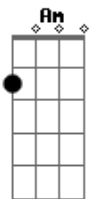

G C Am
Many streams
G
that turn into rivers
Gb G C Am
In the morning walk
G F#-G
I walk near the edge

C Am
I even stared at the sky
G
hoping to get closer
Gb G C Am
In the morning walk
G
I walk near the edge
Gb G Am
In the morning walk
C Em
I walk near the edge
G Am
In the morning walk
C Em G
I walk near the edge

(A B C)

Acordes

© ukulele-chords.com

© ukulele-chords.com

© ukulele-chords.com

© ukulele-chords.com

© ukulele-chords.com

© ukulele-chords.com