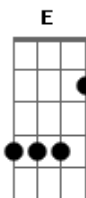

© ukulele-chords.com