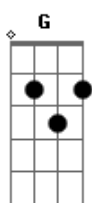

© ukulele-chords.com