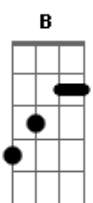

© ukulele-chords.com