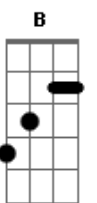

© ukulele-chords.com