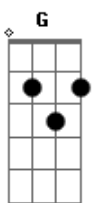

© ukulele-chords.com