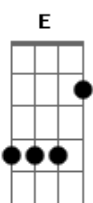

Gabriel Vendramini - The Ferris Wheel Song

Tom: D

Intro: 4x: E D

E Gbm
The one that said that: "Life is a ferris wheel?"

G A
Couldn't be more precise

E Gbm
That's what I see right now

G A
After almost 30 years of living

E D (2x)

E Gbm
There's no pattern or scheme

G A
You may stay in the bottom for a long time

E Gbm
More than you'd like

G A
More than you'd expect

E D (2x)

B A G Gb
There's a way to dream with opened eyes

B A G Gb
There's a life that's full of closed doors

E D (2x)

B A G Gb
There's a way to dream with opened eyes

B A G Gb
There's a life that's full of closed doors

B A G Gb
There's hope if you want to believe that you can

B A G Gb
There's a light and it never goes out

A Gb
Goes out?

A Gb
Goes out?

A Gb
Goes out?

A Gb
Goes out?

A Gb
Alright!

E D (4x)

Acordes

© ukulele-chords.com