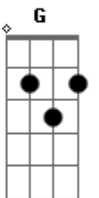

Gbm **D**
 A head-on collision
E **A G A G**
 With the hardest truth
Gbm **D**
 The feeling of pain
E **A G A G**
 And a future so blue

Gbm **D**
 Began to follow greed
E **A G A G**
 And he closed the doors
Gbm **D** **E** **A G A G**
 Mind is dangerous with good lies

Gbm **D**
 Faded in the desert
E **A G A G**
 Find himself with his cowardice
Gbm **D** **E** **A G A G**
 He didn't see what was coming

Gbm **D**
 There's a reason to hide
E **A G A G**
 No reasons to stay
Gbm **D**
 Choking in pain
E **A G A G**
 A last decision to take

D Db C B

Gbm **D**
 There's a reason to hide
E **A G A G**
 No reasons to stay

Gbm **D**

Acordes

© ukulele-chords.com

© ukulele-chords.com

© ukulele-chords.com

© ukulele-chords.com

© ukulele-chords.com

© ukulele-chords.com

© ukulele-chords.com

© ukulele-chords.com

A complicated power
E **A G A G**
 That ruins his life
Gbm **D**
 There's no more hours
E **A G A G**
 He's losing his time
Gbm **D**
 Lived a hellish fight
E **A G A G**
 Between him and his end
Gbm **D**
 No love, no love
E **A**
 Someone will break