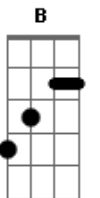

Gbm **D**
 A head-on collision
E **A G A G**
 With the hardest truth
Gbm **D**
 The feeling of pain
E **A G A G**
 And a future so blue

Gbm **D**
 Began to follow greed
E **A G A G**
 And he closed the doors
Gbm **D** **E** **A G A G**
 Mind is dangerous with good lies

Gbm **D**
 Faded in the desert
E **A G A G**
 Find himself with his cowardice
Gbm **D** **E** **A G A G**
 He didn't see what was coming

Gbm **D**
 There's a reason to hide
E **A G A G**
 No reasons to stay
Gbm **D**
 Choking in pain
E **A G A G**
 A last decision to take

D Db C B

Gbm **D**
 There's a reason to hide
E **A G A G**
 No reasons to stay

Gbm **D**

Acordes

© ukulele-chords.com

© ukulele-chords.com

© ukulele-chords.com

© ukulele-chords.com

© ukulele-chords.com

© ukulele-chords.com

© ukulele-chords.com

© ukulele-chords.com

A complicated power
E **A G A G**
 That ruins his life
Gbm **D**
 There's no more hours
E **A G A G**
 He's losing his time
Gbm **D**
 Lived a hellish fight
E **A G A G**
 Between him and his end
Gbm **D**
 No love, no love
E **A**
 Someone will break