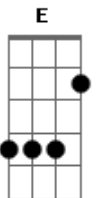

Gbm **D**
 A head-on collision
E **A G A G**
 With the hardest truth
Gbm **D**
 The feeling of pain
E **A G A G**
 And a future so blue

Gbm **D**
 Began to follow greed
E **A G A G**
 And he closed the doors
Gbm **D** **E** **A G A G**
 Mind is dangerous with good lies

Gbm **D**
 Faded in the desert
E **A G A G**
 Find himself with his cowardice
Gbm **D** **E** **A G A G**
 He didn't see what was coming

Gbm **D**
 There's a reason to hide
E **A G A G**
 No reasons to stay
Gbm **D**
 Choking in pain
E **A G A G**
 A last decision to take

D Db C B

Gbm **D**
 There's a reason to hide
E **A G A G**
 No reasons to stay

Gbm **D**

Acordes

© ukulele-chords.com

© ukulele-chords.com

© ukulele-chords.com

© ukulele-chords.com

© ukulele-chords.com

© ukulele-chords.com

© ukulele-chords.com

© ukulele-chords.com

A complicated power
E **A G A G**
 That ruins his life
Gbm **D**
 There's no more hours
E **A G A G**
 He's losing his time
Gbm **D**
 Lived a hellish fight
E **A G A G**
 Between him and his end
Gbm **D**
 No love, no love
E **A**
 Someone will break